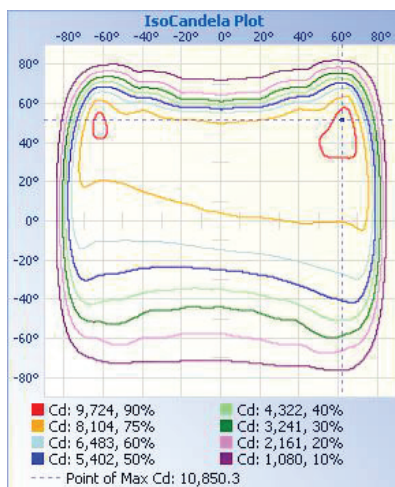

LIGHT SPECIFICATIONS

Lumens	30,856 lm
Efficacy	126.72 lm/W
CCT	4000K
CRI	70
L70 Life	54,000
Dimmable	0-10V
Warranty	10-year

APPROVALS AND LISTINGS

cUL	E482965
DLC	PLQACR9WBOF

ILLUMINANCE AT A DISTANCE

ISOCANDELA PLOT

ELECTRICAL

Wattage	240W
Voltage	120-277V
Power factor	0.90
THD	15 %
Operating temp	-40 to 40°C

CONSTRUCTION

Housing	Aluminum alloy
Finish	Polyester powder coat
Colour	Bronze
IP rating	IP65
EPA rating	45° - 1.75 ft ² Horizontal - 1.1 ft ² Vertical - 2.3 ft ²
Weight	15.87 lbs
Carton qty	1

DIMENSIONS