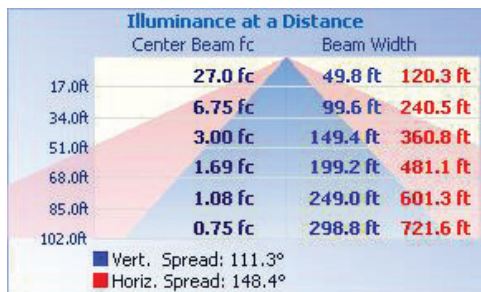

LIGHT SPECIFICATIONS

Lumens	30,856 lm
Efficacy	126.72 lm/W
CCT	4000K
CRI	70
L70 Life	54,000
Dimmable	0-10V
Warranty	10-year

APPROVALS AND LISTINGS

cUL	E482965
DLC	PLQACR9WBOF

ILLUMINANCE AT A DISTANCE

ISOCANDELA PLOT

ELECTRICAL

Wattage	240W
Voltage	120-277V
Power factor	0.90
THD	15 %
Operating temp	-40 to 40°C

CONSTRUCTION

Housing	Aluminum alloy
Finish	Polyester powder coat
Colour	Bronze
IP rating	IP65
EPA rating	45° - 1.75 ft ² Horizontal - 1.1 ft ² Vertical - 2.3 ft ²
Weight	15.87 lbs
Carton qty	1