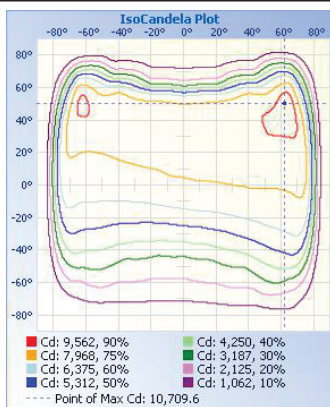

Lumens	31,547 lm
Efficacy	131.48 lm/W
CCT	5000K
CRI	70
L70 Life	54,000
Dimmable	0-10V
Warranty	10-year

APPROVALS AND LISTINGS

cUL	E482965
DLC	PLOOTZE0LXT1

ILLUMINANCE AT A DISTANCE

	Center Beam fc	Beam Width	
17.0ft	26.5 fc	50.1 ft	118.1 ft
34.0ft	6.62 fc	100.3 ft	236.2 ft
51.0ft	2.94 fc	150.4 ft	354.4 ft
68.0ft	1.65 fc	200.6 ft	472.5 ft
85.0ft	1.06 fc	250.7 ft	590.6 ft
102.0ft	0.74 fc	300.8 ft	708.7 ft

■ Vert. Spread: 111.7°
■ Horiz. Spread: 147.9°

ISOCANDELA PLOT

ELECTRICAL

Wattage	240W
Voltage	277-480V
Power factor	0.90
THD	15%
Operating temp	-40 to 40°C

CONSTRUCTION

Housing	Aluminum alloy
Finish	Polyester powder coat
Colour	Bronze
IP rating	IP65
EPA rating	45° - 1.75 ft ² Horizontal - 1.1 ft ² Vertical - 2.3 ft ²
Weight	15.87 lbs
Carton qty	1

DIMENSIONS