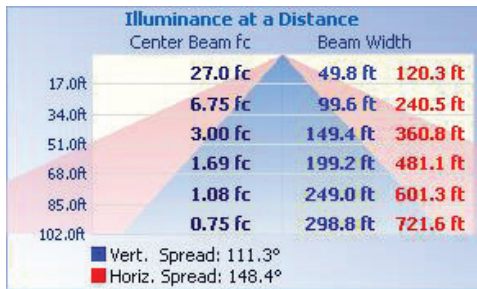

LIGHT SPECIFICATIONS

Lumens	31,194 lm
Efficacy	128.33 lm/W
CCT	5000K
CRI	70
L70 Life	54,000
Dimmable	0-10V
Warranty	10-year

APPROVALS AND LISTINGS

cUL	E482965
DLC	PLGORXC70KE3

ILLUMINANCE AT A DISTANCE

ISOCANDELA PLOT

ELECTRICAL

Wattage	240W
Voltage	120-277V
Power factor	0.90
THD	15 %
Operating temp	-40 to 40°C

CONSTRUCTION

Housing	Aluminum alloy
Finish	Polyester powder coat
Colour	Bronze
IP rating	IP65
EPA rating	45° - 1.75 ft ² Horizontal - 1.1 ft ² Vertical - 2.3 ft ²
Weight	15.87 lbs
Carton qty	1