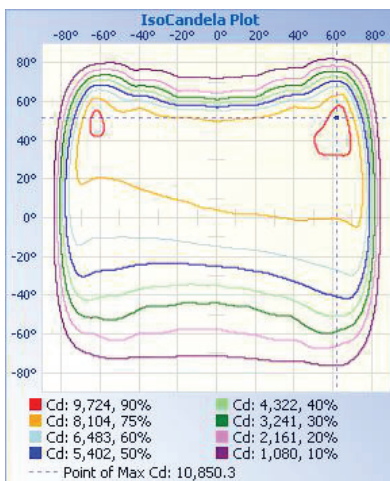

LIGHT SPECIFICATIONS

Lumens	31,194 lm
Efficacy	128.33 lm/W
CCT	5000K
CRI	70
L70 Life	54,000
Dimmable	0-10V
Warranty	10-year

APPROVALS AND LISTINGS

cUL	E482965
DLC	PLGORXC70KE3

ILLUMINANCE AT A DISTANCE

ISOCANDELA PLOT

ELECTRICAL

Wattage	240W
Voltage	120-277V
Power factor	0.90
THD	15 %
Operating temp	-40 to 40°C

CONSTRUCTION

Housing	Aluminum alloy
Finish	Polyester powder coat
Colour	Bronze
IP rating	IP65
EPA rating	45° - 1.75 ft ² Horizontal - 1.1 ft ² Vertical - 2.3 ft ²
Weight	15.87 lbs
Carton qty	1

DIMENSIONS