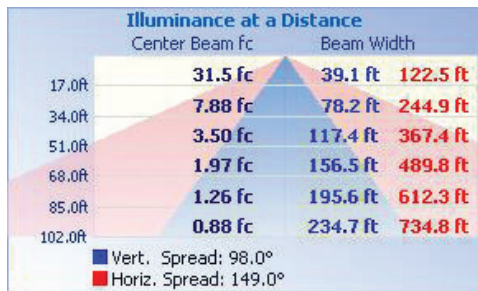

Slip Fit Mount

FL04-SF

Photocell

FLPC-HV

TECHNICAL DATA

LIGHT SPECIFICATIONS

Lumens	36,705 lm
Efficacy	125.86 lm/W
CCT	4000K
CRI	72.7
L70 Life	54,000
Dimmable	0-10V
Warranty	10-year

APPROVALS AND LISTINGS

cUL	E482965
DLC	PL7MG7Q2JHKF

ILLUMINANCE AT A DISTANCE

ISOCANDELA PLOT

ELECTRICAL

Wattage	300W
Voltage	277-480V
Power factor	0.91
THD	10.35 %
Operating temp	-40 to 40°C

CONSTRUCTION

Housing	Aluminum alloy
Finish	Polyester powder coat
Colour	Bronze
IP rating	IP65
EPA rating	45° - 1.75 ft² Horizontal - 1.1 ft² Vertical - 2.3 ft²
Weight	17.64 lbs
Carton qty	1

DIMENSIONS