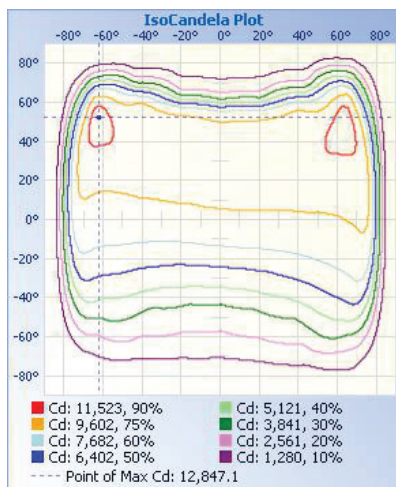

Slip Fit Mount

FL04-SF

Photocell

FLPC-HV

TECHNICAL DATA

LIGHT SPECIFICATIONS

Lumens	36,705 lm
Efficacy	125.86 lm/W
CCT	4000K
CRI	72.7
L70 Life	54,000
Dimmable	0-10V
Warranty	10-year

APPROVALS AND LISTINGS

cUL	E482965
DLC	PL7MG7Q2JHKF

ILLUMINANCE AT A DISTANCE

ISOCANDELA PLOT

ELECTRICAL

Wattage	300W
Voltage	277-480V
Power factor	0.91
THD	10.35 %
Operating temp	-40 to 40°C

CONSTRUCTION

Housing	Aluminum alloy
Finish	Polyester powder coat
Colour	Bronze
IP rating	IP65
EPA rating	45° - 1.75 ft² Horizontal - 1.1 ft² Vertical - 2.3 ft²
Weight	17.64 lbs
Carton qty	1

DIMENSIONS