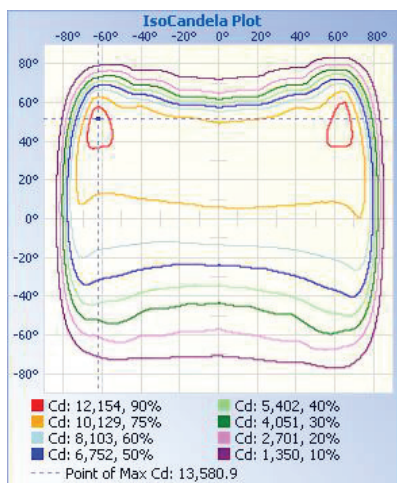

Slip Fit Mount

FL04-SF

Motion Sensor or Photocell

FL04-MMS-KIT

FLPC-LV

TECHNICAL DATA

LIGHT SPECIFICATIONS

Lumens	38,665 lm
Efficacy	126.78 lm/W
CCT	4000K
CRI	70
L70 Life	54,000
Dimmable	0-10V
Warranty	10-year

APPROVALS AND LISTINGS

cUL	E482965
DLC	PL7K2O8PPNVM

ILLUMINANCE AT A DISTANCE

ISOCANDELA PLOT

ELECTRICAL

Wattage	300W
Voltage	120-277V
Power factor	0.90
THD	15 %
Operating temp	-40 to 40°C

CONSTRUCTION

Housing	Aluminum alloy
Finish	Polyester powder coat
Colour	Bronze
IP rating	IP65
EPA rating	45° - 1.75 ft² Horizontal - 1.1 ft² Vertical - 2.3 ft²
Weight	17.64 lbs
Carton qty	1

DIMENSIONS