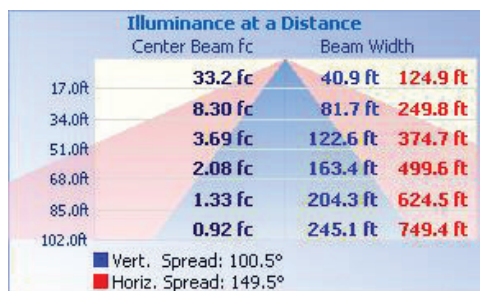

Slip Fit Mount

FL04-SF

Motion Sensor or Photocell

FL04-MMS-KIT

FLPC-LV

TECHNICAL DATA

LIGHT SPECIFICATIONS

Lumens	38,665 lm
Efficacy	126.78 lm/W
CCT	4000K
CRI	70
L70 Life	54,000
Dimmable	0-10V
Warranty	10-year

APPROVALS AND LISTINGS

cUL	E482965
DLC	PL7K2O8PPNVM

ILLUMINANCE AT A DISTANCE

ISOCANDELA PLOT

ELECTRICAL

Wattage	300W
Voltage	120-277V
Power factor	0.90
THD	15 %
Operating temp	-40 to 40°C

CONSTRUCTION

Housing	Aluminum alloy
Finish	Polyester powder coat
Colour	Bronze
IP rating	IP65
EPA rating	45° - 1.75 ft² Horizontal - 1.1 ft² Vertical - 2.3 ft²
Weight	17.64 lbs
Carton qty	1

DIMENSIONS