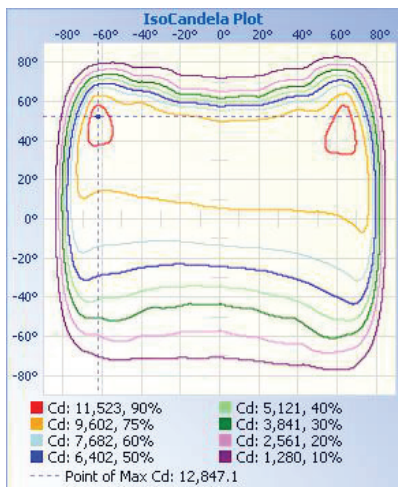

Slip Fit Mount

FL04-SF

Photocell

FLPC-HV

TECHNICAL DATA

LIGHT SPECIFICATIONS

Lumens	36,980 lm
Efficacy	126.82 lm/W
CCT	5000K
CRI	70
L70 Life	54,000
Dimmable	0-10V
Warranty	10-year

APPROVALS AND LISTINGS

cUL	E482965
DLC	PLEB38EB2B8T

ILLUMINANCE AT A DISTANCE

ISOCANDELA PLOT

ELECTRICAL

Wattage	300W
Voltage	277-480V
Power factor	0.90
THD	15%
Operating temp	-40 to 40°C

CONSTRUCTION

Housing	Aluminum alloy
Finish	Polyester powder coat
Colour	Bronze
IP rating	IP65
EPA rating	45° - 1.75 ft² Horizontal - 1.1 ft² Vertical - 2.3 ft²
Weight	17.64 lbs
Carton qty	1

DIMENSIONS