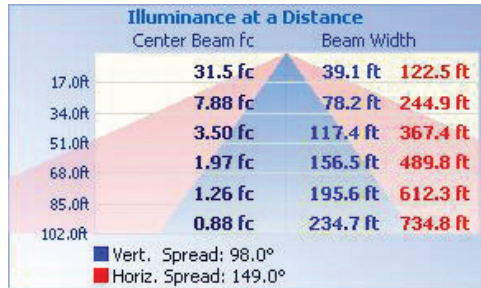

Slip Fit Mount

FL04-SF

Photocell

FLPC-HV

TECHNICAL DATA

LIGHT SPECIFICATIONS

Lumens	36,980 lm
Efficacy	126.82 lm/W
CCT	5000K
CRI	70
L70 Life	54,000
Dimmable	0-10V
Warranty	10-year

APPROVALS AND LISTINGS

cUL	E482965
DLC	PLEB38EB2B8T

ILLUMINANCE AT A DISTANCE

ISOCANDELA PLOT

ELECTRICAL

Wattage	300W
Voltage	277-480V
Power factor	0.90
THD	15%
Operating temp	-40 to 40°C

CONSTRUCTION

Housing	Aluminum alloy
Finish	Polyester powder coat
Colour	Bronze
IP rating	IP65
EPA rating	45° - 1.75 ft² Horizontal - 1.1 ft² Vertical - 2.3 ft²
Weight	17.64 lbs
Carton qty	1

DIMENSIONS