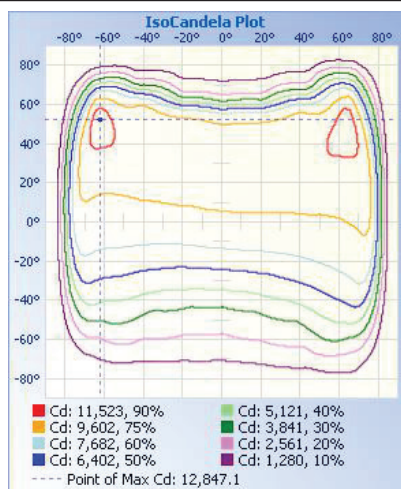

ISOCANDELA PLOT