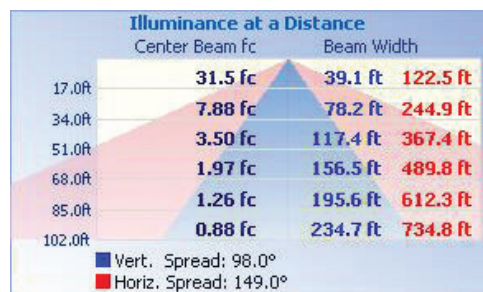

TECHNICAL DATA

LIGHT SPECIFICATIONS

Lumens	36,980 lm
Efficacy	126.82 lm/W
CCT	5000K
CRI	70
L70 Life	54,000
Dimmable	0-10V
Warranty	10-year

APPROVALS AND LISTINGS

cUL	E482965
DLC	PLEB38EB2B8T

ILLUMINANCE AT A DISTANCE