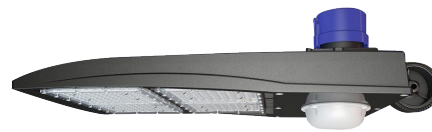

300W Flood / Area Light

NEW FL04 Series

Sleek, streamlined design with premium performance

LM80
Tested Chips

Polyester
Powder Coat Finish
Bronze Standard

Shown here with
Pole Mount

Highest Grade
Polycarbonate Optics

Type III Standard
Type V Available

Trunnion Mount Standard

Field-Interchangeable:
Slip Fitter, Pole, or Multi-Mount
Ordered Separately

Options available (ordered separately):

Pole Mount

FL04-PM-WH

Multi Mount

FL04-MM-WH

Slip Fit Mount

FL04-SF-WH

Motion Sensor or Photocell

FL04-MMS-KIT

FLPC-LV

TECHNICAL DATA

LIGHT SPECIFICATIONS