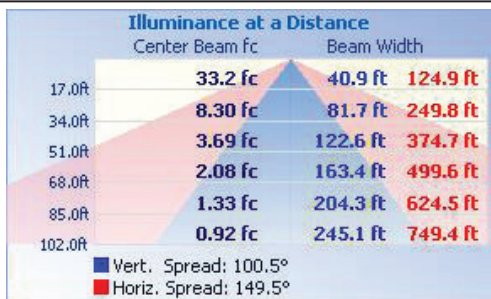

Lumens	39,090 lm
Efficacy	128.19 lm/W
CCT	5000K
CRI	70
L70 Life	54,000
Dimmable	0-10V
Warranty	10-year

APPROVALS AND LISTINGS

cUL	E482965
DLC	PLRTSAK49P2A

ILLUMINANCE AT A DISTANCE

ISOCANDELA PLOT

ELECTRICAL

Wattage	300W
Voltage	120-277V
Power factor	0.90
THD	15 %
Operating temp	-40 to 40°C

CONSTRUCTION

Housing	Aluminum alloy
Finish	Polyester powder coat
Colour	White
IP rating	IP65
EPA rating	45° - 1.75 ft ² Horizontal - 1.1 ft ² Vertical - 2.3 ft ²
Weight	17.64 lbs
Carton qty	1

DIMENSIONS