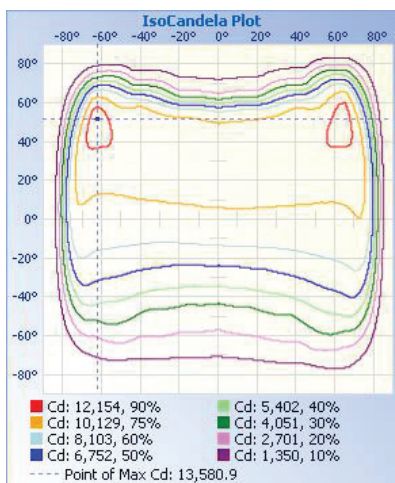

Lumens	39,090 lm
Efficacy	128.19 lm/W
CCT	5000K
CRI	70
L70 Life	54,000
Dimmable	0-10V
Warranty	10-year

APPROVALS AND LISTINGS

cUL	E482965
DLC	PLRTSAK49P2A

ILLUMINANCE AT A DISTANCE

ISOCANDELA PLOT

ELECTRICAL

Wattage	300W
Voltage	120-277V
Power factor	0.90
THD	15 %
Operating temp	-40 to 40°C

CONSTRUCTION

Housing	Aluminum alloy
Finish	Polyester powder coat
Colour	White
IP rating	IP65
EPA rating	45° - 1.75 ft ² Horizontal - 1.1 ft ² Vertical - 2.3 ft ²
Weight	17.64 lbs
Carton qty	1

DIMENSIONS