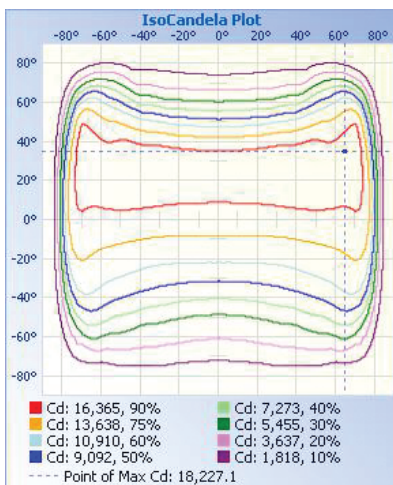

ISOCANDELA PLOT