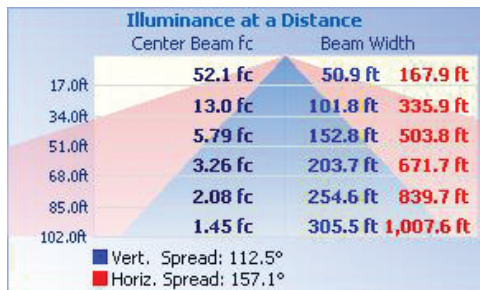

TECHNICAL DATA

LIGHT SPECIFICATIONS

Lumens	56,013 lm
Efficacy	126.87 lm/W
CCT	4000K
CRI	73.7
L70 Life	54,000
Warranty	10-year

APPROVALS AND LISTINGS

cUL	E482965
DLC Premium	PLQCO030EP0G

ILLUMINANCE AT A DISTANCE