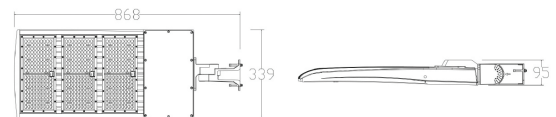

DIMENSIONS