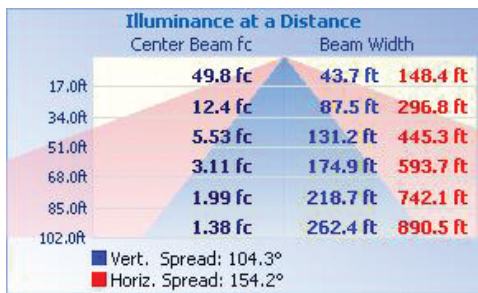

TECHNICAL DATA

LIGHT SPECIFICATIONS

Lumens	54,464 lm
Efficacy	125.38 lm/W
CCT	4000K
CRI	73.8
L70 Life	54,000
Warranty	10-year

ELECTRICAL

Wattage	450W
Voltage	120-277V
Power factor	0.92
THD	11.52%
Operating temp	-40 to 40°C

APPROVALS AND LISTINGS

cUL	E482965
DLC Premium	PLD9AKJ7EGNI

CONSTRUCTION

Housing	Aluminum alloy
Finish	Polyester powder coat
Colour	Bronze
IP rating	IP65
EPA rating	45° - 2.34 ft² Horizontal - 1.4 ft² Vertical - 3.2 ft²
Weight	27.3 lbs
Carton qty	1

ILLUMINANCE AT A DISTANCE