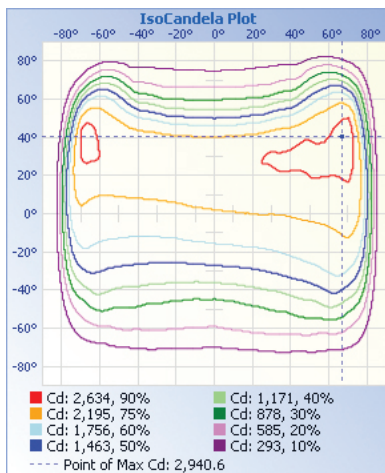

Visor

FL04-SHIELD-SM

Motion Sensor or Photocell

FL04-MMS-KIT

FLPC-LV

TECHNICAL DATA

LIGHT SPECIFICATIONS

Lumens	8,177 lm
Efficacy	131.26 lm/W
CCT	4000K
CRI	73.3
Dimmable	0-10V
L70 Life	54,000
Warranty	10-year

APPROVALS AND LISTINGS

cUL	E482965
DLC Premium	PLE199YS5XSS

ILLUMINANCE AT A DISTANCE

ELECTRICAL

Wattage	60W
Voltage	120-277V
Power factor	0.97
THD	13.45%
Operating temp	-40 to 40°C

CONSTRUCTION

Housing	Aluminum alloy
Finish	Polyester powder coat
Colour	Bronze
IP rating	IP65
EPA rating	45° - 1.13 ft² Horizontal - 0.8 ft² Vertical - 1.6 ft²
Weight	12.78 lbs
Carton qty	1

DIMENSIONS

58.5 * 38.5 * 16 cm

ISOCANDELA PLOT

Western Canada Warehouse: 121-1647 Broadway Street, Port Coquitlam, BC V3C 6P8 | ordersbc@csc-led.com