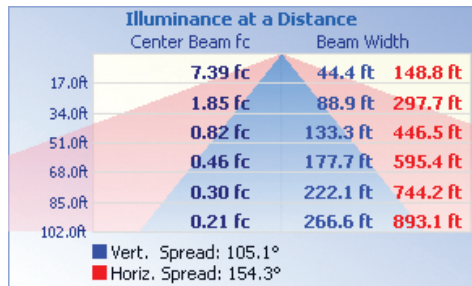

Visor

FL04-SHIELD-SM

Motion Sensor or Photocell

FL04-MMS-KIT

FLPC-LV

TECHNICAL DATA

LIGHT SPECIFICATIONS

Lumens	8,177 lm
Efficacy	131.26 lm/W
CCT	4000K
CRI	73.3
Dimmable	0-10V
L70 Life	54,000
Warranty	10-year

APPROVALS AND LISTINGS

cUL	E482965
DLC Premium	PLE199YS5XSS

ILLUMINANCE AT A DISTANCE

ELECTRICAL

Wattage	60W
Voltage	120-277V
Power factor	0.97
THD	13.45%
Operating temp	-40 to 40°C

CONSTRUCTION

Housing	Aluminum alloy
Finish	Polyester powder coat
Colour	Bronze
IP rating	IP65
EPA rating	45° - 1.13 ft² Horizontal - 0.8 ft² Vertical - 1.6 ft²
Weight	12.78 lbs
Carton qty	1