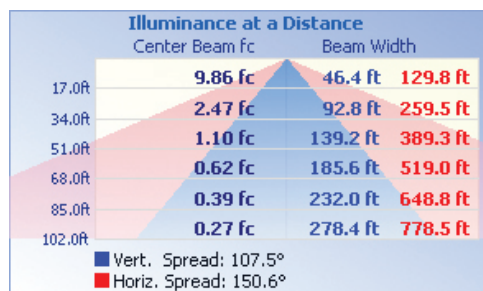

Visor

FL04-SHIELD-SM

Motion Sensor or Photocell

FL04-MMS-KIT

FLPC-LV

TECHNICAL DATA

LIGHT SPECIFICATIONS

Lumens	11,123 lm
Efficacy	133.3 lm/W
CCT	5000K
CRI	70
Dimmable	0-10V
L70 Life	54,000
Warranty	10-year

APPROVALS AND LISTINGS

cUL	E482965
DLC Premium	PL5SWW6FJWVR

ILLUMINANCE AT A DISTANCE

ELECTRICAL

Wattage	80W
Voltage	120-277V
Power factor	0.90
THD	15%
Operating temp	-40 to 40°C

CONSTRUCTION

Housing	Aluminum alloy
Finish	Polyester powder coat
Colour	Bronze
IP rating	IP65
EPA rating	45° - 1.13 ft² Horizontal - 0.8 ft² Vertical - 1.6 ft²
Weight	13.44 lbs
Carton qty	1