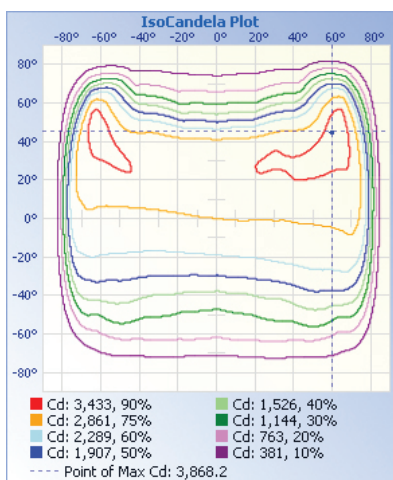

Visor

FL04-SHIELD-SM

Motion Sensor or Photocell

FL04-MMS-KIT

FLPC-LV

TECHNICAL DATA

LIGHT SPECIFICATIONS

Lumens	11,123 lm
Efficacy	133.3 lm/W
CCT	5000K
CRI	70
Dimmable	0-10V
L70 Life	54,000
Warranty	10-year

APPROVALS AND LISTINGS

cUL	E482965
DLC Premium	PL5SWW6FJWVR

ILLUMINANCE AT A DISTANCE

ELECTRICAL

Wattage	80W
Voltage	120-277V
Power factor	0.90
THD	15%
Operating temp	-40 to 40°C

CONSTRUCTION

Housing	Aluminum alloy
Finish	Polyester powder coat
Colour	Bronze
IP rating	IP65
EPA rating	45° - 1.13 ft² Horizontal - 0.8 ft² Vertical - 1.6 ft²
Weight	13.44 lbs
Carton qty	1

DIMENSIONS

58.5 * 38.5 * 16 cm

ISOCANDELA PLOT

Western Canada Warehouse: 121-1647 Broadway Street, Port Coquitlam, BC V3C 6P8 | ordersbc@csc-led.com