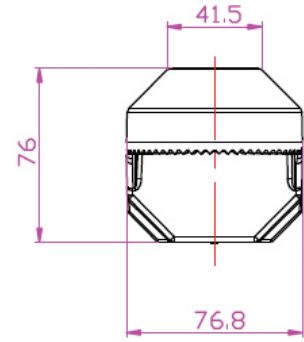

Slip Fit Mount

Concorde series Flood / Area Light

NEW FL04 Series

Field-interchangeable mounts sold separately

FL04-SF

FL04-SF-WH

Can fit up to 2.5 OD poles/tennon

A-A

Accepts up to 2.5" OD
Min 1 3/4" OD

1:2

100W - 150W

Concorde series Flood / Area Light

200W - 300W

Concorde series Flood / Area Light