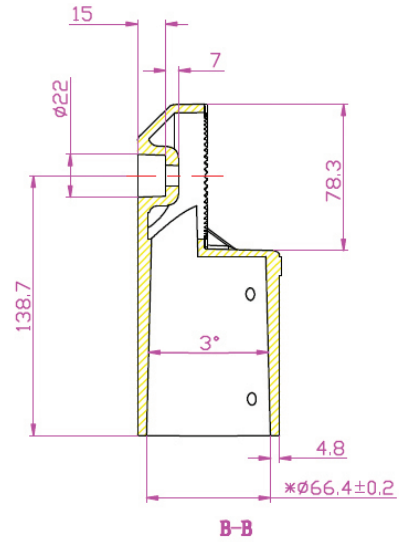

Slip Fit Mount

Concorde series Flood / Area Light

NEW FL04 Series

Field-interchangeable mounts sold separately

FL04-SF

FL04-SF-WH

Can fit up to 2.5 OD poles/tennon

A-A

Accepts up to 2.5" OD
Min 1 3/4" OD

1:2

100W - 150W

Concorde series Flood / Area Light

200W - 300W

Concorde series Flood / Area Light