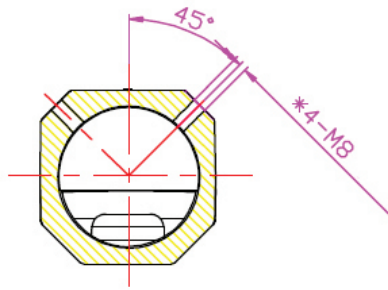

Slip Fit Mount

Concorde series Flood / Area Light

NEW FL04 Series

Field-interchangeable mounts sold separately

FL04-SF

FL04-SF-WH

Can fit up to 2.5 OD poles/tennon

A-A

Accepts up to 2.5" OD
Min 1 3/4" OD

1:2

100W - 150W

Concorde series Flood / Area Light

200W - 300W

Concorde series Flood / Area Light