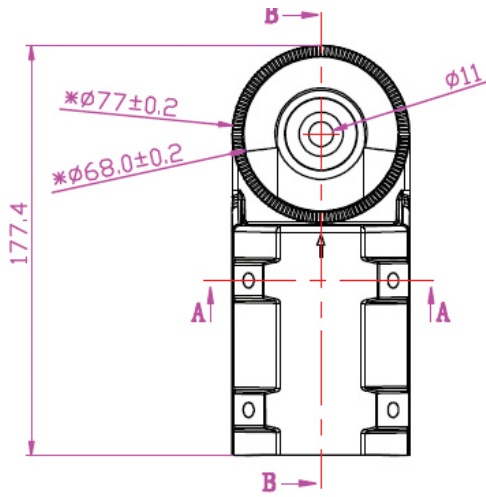

Slip Fit Mount

Concorde series Flood / Area Light

NEW FL04 Series

Field-interchangeable mounts sold separately

FL04-SF

FL04-SF-WH

Can fit up to 2.5 OD poles/tennon

A-A

Accepts up to 2.5" OD
Min 1 3/4" OD

1:2

100W - 150W

Concorde series Flood / Area Light

200W - 300W

Concorde series Flood / Area Light