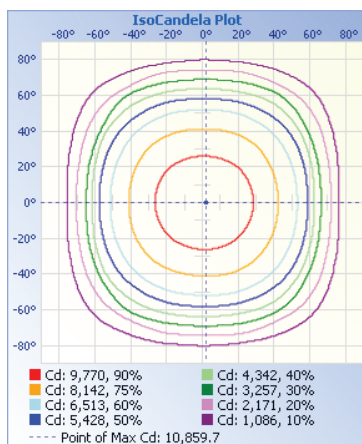

### LIGHT SPECIFICATIONS

Lumens	31,433 lm
Efficacy	147.64 lm/W
CCT	4000K
CRI	82.8
Beam angle	120°
Rated hours	50,000
Warranty	5-year

### ISO CANDELA PLOT

### DIMENSIONS

A: 12.60" C: 1.97"  
 B: 45.87" D: 3.78"