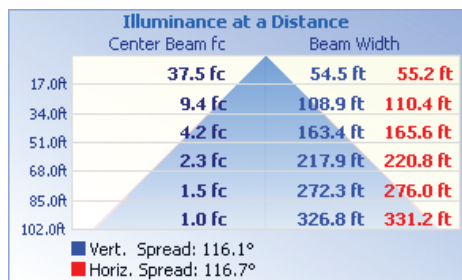

TECHNICAL DATA

LIGHT SPECIFICATIONS

Lumens	31,433 lm
Efficacy	147.64 lm/W
CCT	4000K
CRI	82.8
Beam angle	120°
Rated hours	50,000
Warranty	5-year

APPROVALS AND LISTINGS

cUL	E482965
DLC Premium	PQVCZDTP

ILLUMINANCE AT A DISTANCE