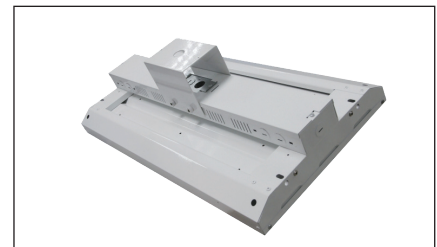

## HB5 series

Ideal for all indoor high bay applications including warehouses, manufacturing plants, showrooms, and retail applications

Fast easy installation with chain and hook suspension kit (1m) included