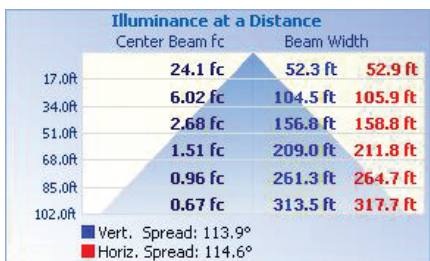

High grade aluminum body
for superior heat dissipation

Shatter-proof
polycarbonate lens

110° beam angle

TECHNICAL DATA

LIGHT SPECIFICATIONS

Lumens	19,681 lm
Efficacy	134.5 lm/W
CCT	5000K
CRI	80
L70 Life	50,000 hrs
Dimmable	0-10V
Warranty	5-year

APPROVALS AND LISTINGS

cUL	E482965
DLC Premium	PLP11P2ARYP9

ILLUMINANCE AT A DISTANCE

ISO CANDELA PLOT

ELECTRICAL

Wattage	150W
Voltage	120-347V
Power factor	0.90
THD	15%
Operating temp	-30 to 50°C

CONSTRUCTION