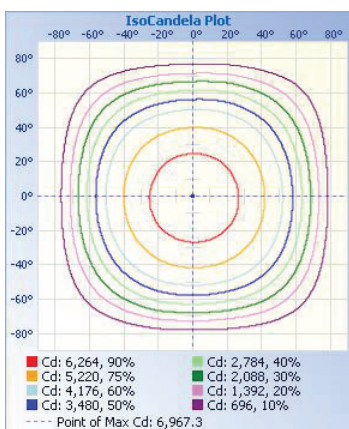

High grade aluminum body
for superior heat dissipation

Shatter-proof
polycarbonate lens

110° beam angle

TECHNICAL DATA

LIGHT SPECIFICATIONS

Lumens	19,681 lm
Efficacy	134.5 lm/W
CCT	5000K
CRI	80
L70 Life	50,000 hrs
Dimmable	0-10V
Warranty	5-year

APPROVALS AND LISTINGS

cUL	E482965
DLC Premium	PLP11P2ARYP9

ILLUMINANCE AT A DISTANCE

ISO CANDELA PLOT

ELECTRICAL

Wattage	150W
Voltage	120-347V
Power factor	0.90
THD	15%
Operating temp	-30 to 50°C

CONSTRUCTION