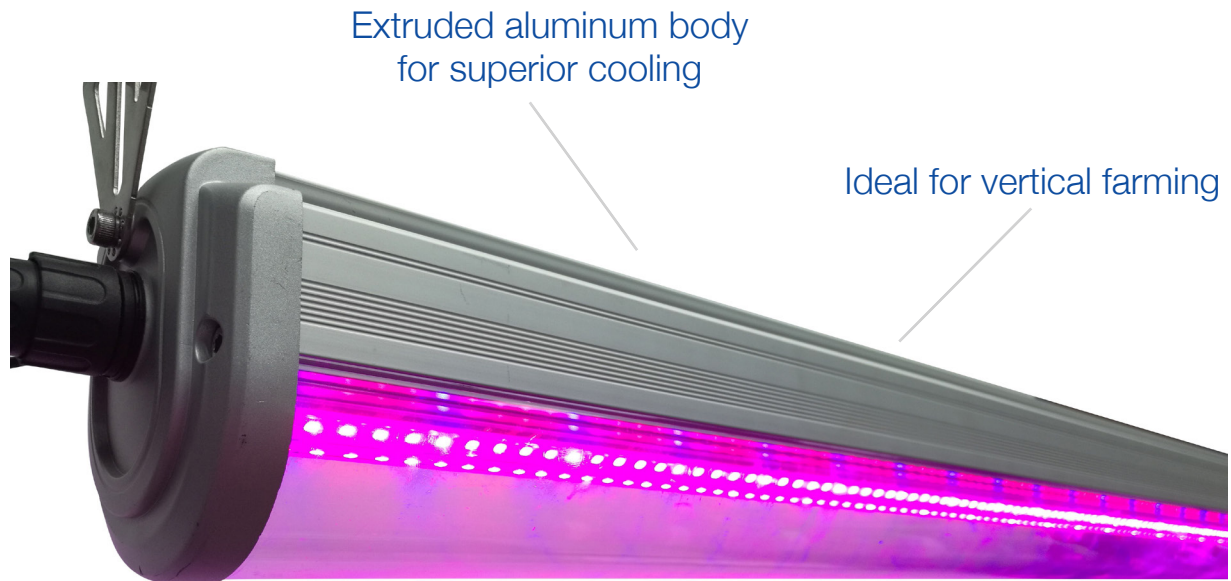

# 53W Linear Grow Light

Waterproof

Suitable for the growth of fruit products, vegetables, and medical cannabis

Extruded aluminum body  
for superior cooling

Ideal for vertical farming

IP66

Full spectrum output;  
everything your plant needs  
from seed to bloom

Can be positioned close  
to plants without burn

Includes 1m power cable  
Suspension Kit included