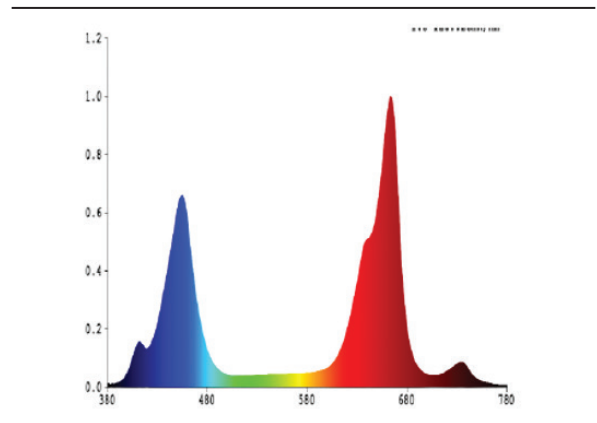

### DIMENSIONS

48" x 4" x 3"
---------------

### SPECTRUM CURVE