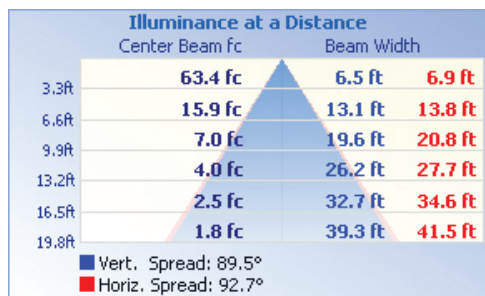

15W Mini Wall Pack

Powerful performance in an attractive package
Ideal for security lighting, commercial entrances and more

TECHNICAL DATA

LIGHT SPECIFICATIONS

Lumens	1,931 lm
Efficacy	127.58 lm/W
CCT	3000K
CRI	83
L70 Life	50,000
Dimmable	No
Warranty	5-year

APPROVALS AND LISTINGS

cUL	E482965
-----	---------

ILLUMINANCE AT A DISTANCE

ELECTRICAL

Wattage	15W
Voltage	100-277V
Power factor	0.87
THD	17.77%
Operating temp	-40 to 45°C

CONSTRUCTION

Housing	Aluminum
Finish colour	Bronze
IP rating	IP65
Weight	1.98 lbs
Carton qty	10

DIMENSIONS

ISOCANDELA PLOT