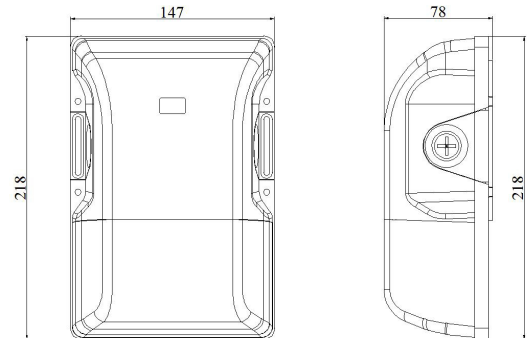

APPROVALS AND LISTINGS

cUL	E482965
-----	---------

ILLUMINANCE AT A DISTANCE

ELECTRICAL

Wattage	15W
Voltage	100-277V
Power factor	0.87
THD	17.77%
Operating temp	-40 to 45°C

CONSTRUCTION

Housing	Aluminum
Finish colour	Bronze
IP rating	IP65
Weight	1.98 lbs
Carton qty	10

DIMENSIONS

ISOCANDELA PLOT