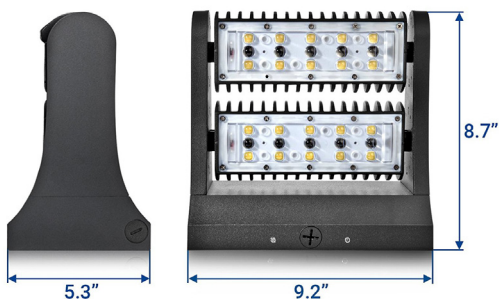

60W

ROTATABLE LUMINAIRE

Ideal for security lighting, wall washing, flood lighting, and more
Use as a flood light - uplight, downlight, or both!

2 Independent Rotatable Modules
to offer flexible light control

Oversized Heat Sink
for superior thermal management

Heavy Die Cast
Aluminum

LM80 tested
CREE chips

Superior anodized
paint finish

Optional Extension Plate: RWP-EXT-PLATE
(ordered separately)

TECHNICAL DATA

LIGHT SPECIFICATIONS

Lumens	7,809 lm
Efficacy	128.46 lm/W
CCT	4000K
Beam angle	60°
CRI	73.8
Dimmable	No
Rated hours	50,000
Warranty	10-year

APPROVALS AND LISTINGS

cUL	E482965
DLC PREMIUM	PLUFD2DWXNQ6

DIMENSIONS

MAKE THE SMART CHOICE.
 COMPARE LUMENS PER WATT
128+ LM/W

ELECTRICAL

Wattage	60W
Voltage	100-277V
Power factor	0.9
THD	12.31%
Operating temp	-30° to 45° C

CONSTRUCTION

Housing	Cast aluminum
Finish	Anodized finish
Colour	Black
IP rating	IP65
Weight	6.68 lbs
Carton qty	2