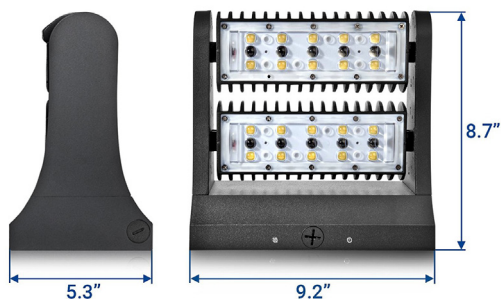

60W

ROTATABLE LUMINAIRE

Ideal for security lighting, wall washing, flood lighting, and more
Use as a flood light - uplight, downlight, or both!

2 Independent Rotatable Modules
to offer flexible light control

Oversized Heat Sink
for superior thermal management

Heavy Die Cast
Aluminum

LM80 tested
CREE chips

Superior anodized
paint finish

Optional Extension Plate: RWP-EXT-PLATE
(ordered separately)

TECHNICAL DATA

LIGHT SPECIFICATIONS

Lumens	7,853 lm
Efficacy	129.43 lm/W
CCT	5000K
Beam angle	60°
CRI	73.8
Dimmable	No
Rated hours	50,000
Warranty	10-year

APPROVALS AND LISTINGS

cUL	E482965
DLC PREMIUM	PLM7XH1EFYRU

DIMENSIONS

MAKE THE SMART CHOICE.
 COMPARE LUMENS PER WATT
129+ LM/W

ELECTRICAL

Wattage	60W
Voltage	100-277V
Power factor	0.91
THD	12.31%
Operating temp	-30° to 45° C

CONSTRUCTION

Housing	Cast aluminum
Finish	Anodized finish
Colour	Black
IP rating	IP65
Weight	6.68 lbs
Carton qty	2