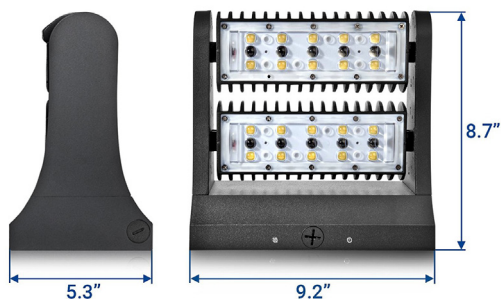

TECHNICAL DATA

LIGHT SPECIFICATIONS

Lumens	10,598 lm
Efficacy	133.36 lm/W
CCT	4000K
Beam angle	60°
CRI	73.6
Dimmable	No
Rated hours	50,000
Warranty	10-year

APPROVALS AND LISTINGS

cUL	E482965
DLC PREMIUM	PLGT401KNTJQ

DIMENSIONS