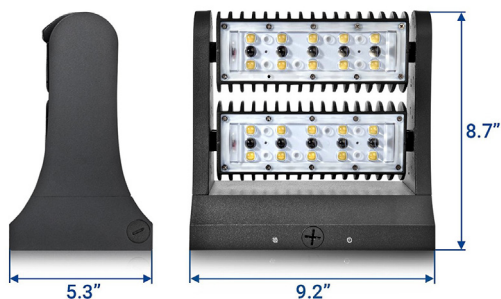

TECHNICAL DATA

LIGHT SPECIFICATIONS

Lumens	10,598 lm
Efficacy	133.36 lm/W
CCT	5000K
Beam angle	60°
CRI	73.6
Dimmable	No
Rated hours	50,000
Warranty	10-year

APPROVALS AND LISTINGS

cUL	E482965
DLC PREMIUM	PLKHX0ZFGF0A

DIMENSIONS