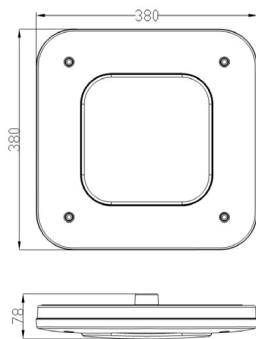

TECHNICAL DATA

LIGHT SPECIFICATIONS

Lumens	14,440
Efficacy	111.08 lm/W
CCT	5000K
Beam angle	110°
CRI	74.2
Rated hours	50,000
Warranty	5-year

APPROVALS AND LISTINGS

cUL	E468128
DLC	P2JNDU48

DIMENSIONS

14.9*14.9*3.07in

ELECTRICAL

Wattage	130W
Voltage	277-480V
Power factor	0.9
THD	13.83%
Operating temp	-20 to 45°C

CONSTRUCTION

Housing	Aluminum
Finish	White
Colour	White
IP rating	IP65
Weight	15.87 lbs
Carton qty	1

LUMINOUS INTENSITY DISTRIBUTION