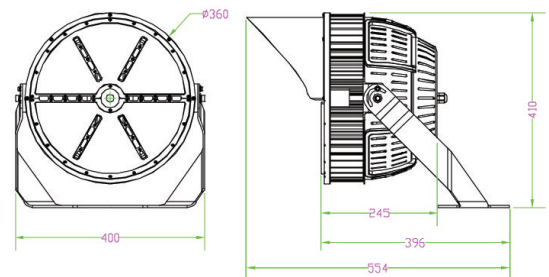

TECHNICAL DATA

LIGHT SPECIFICATIONS

Lumens	65,683 lm
Efficacy	128.53 lm/W
CCT	5000K
CRI	70
L70 Life	100,000 hrs
Dimmable	0-10V
Warranty	5-year

APPROVALS AND LISTINGS

cUL	E482965
DLC Premium	PLQENKV4JQOJ

ILLUMINANCE AT A DISTANCE

ELECTRICAL

Wattage	500W
Voltage	100-277V
Power factor	0.90
THD	15%
Operating temp	-40 to 45°C

CONSTRUCTION

Housing	Aluminum
Finish	Black
IP rating	IP66
Weight	37.69 lbs
Carton qty	1

DIMENSIONS

ISOCANDELA PLOT