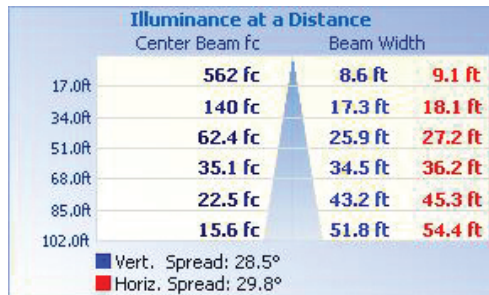

TECHNICAL DATA

LIGHT SPECIFICATIONS

Lumens	65,683 lm
Efficacy	128.53 lm/W
CCT	5000K
CRI	70
L70 Life	100,000 hrs
Dimmable	0-10V
Warranty	5-year

APPROVALS AND LISTINGS

cUL	E482965
DLC Premium	PLQENKV4JQOJ

ILLUMINANCE AT A DISTANCE

ELECTRICAL

Wattage	500W
Voltage	100-277V
Power factor	0.90
THD	15%
Operating temp	-40 to 45°C

CONSTRUCTION

Housing	Aluminum
Finish	Black
IP rating	IP66
Weight	37.69 lbs
Carton qty	1

DIMENSIONS

ISOCANDELA PLOT