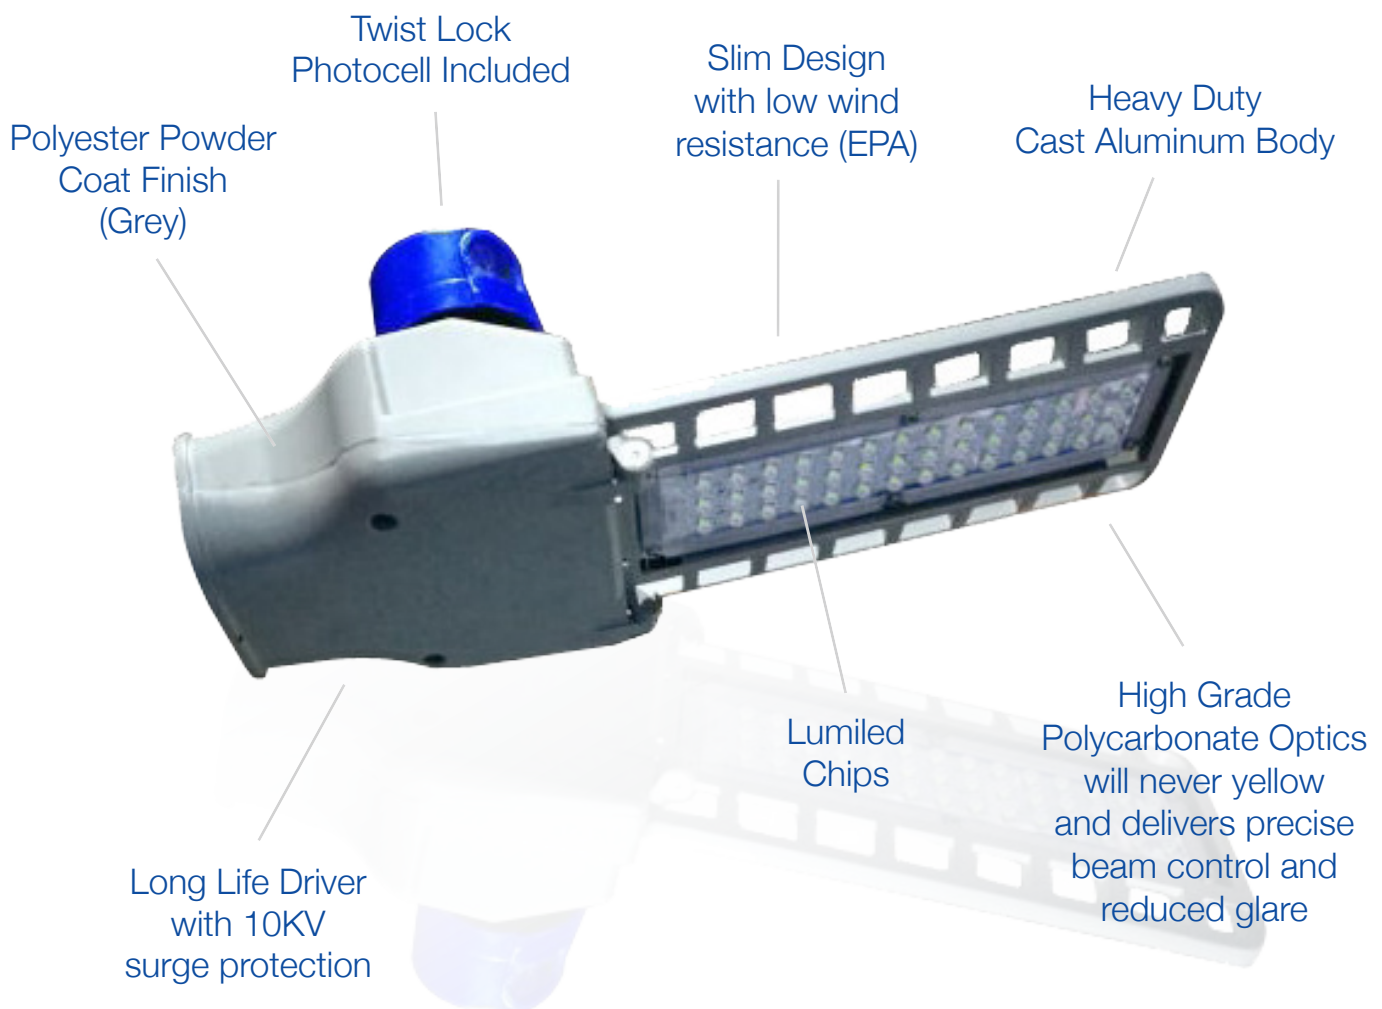

# 30W Street Light

Ideal for outdoor applications such as municipal street lighting, parking lots, construction sites, storage and rail yards, industrial locations, marinas, and more.

Replaces up to 100W MH

### LIGHT SPECIFICATIONS

Lumens	3,599
Efficacy	129.49 lm/W
CCT	4000K
Beam angle	Type III
CRI	82.9
Dimmable	No
EPA rating	0.97
Rated hours	100,000
Warranty	10-year

### DIMENSIONS

17.4\*6.3\*4.4"