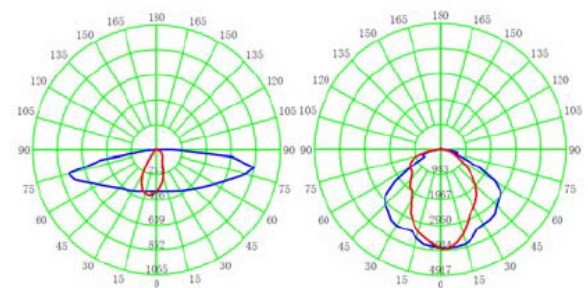

PHOTOMETRIC SPECS

NEW Western Canada Warehouse: 120-1647 Broadway Street, Port Coquitlam, BC V3C 6P8