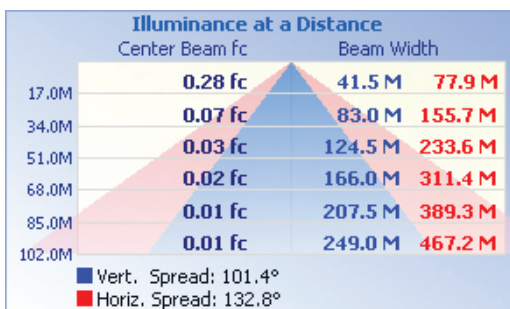

TECHNICAL DATA

LIGHT SPECIFICATIONS

Lumens	2,902 lm
Efficacy	134.67 lm/W
CCT	4000K
CRI	83.7
LED Chip	93,000 hrs
Warranty	5-year

ELECTRICAL

Wattage	24W
Voltage	120-277V
Power factor	0.90
THD	13.27%
Operating temp	-20 to 40°C

APPROVALS AND LISTINGS

cUL	E491106
-----	---------

CONSTRUCTION

Housing	Rolled Steel
Finish	Enamel
Colour	White
IP rating	IP20
Weight	5 lbs
Carton qty	6

ILLUMINANCE AT A DISTANCE

DIMENSIONS

48" X 3.14" X 3.43"