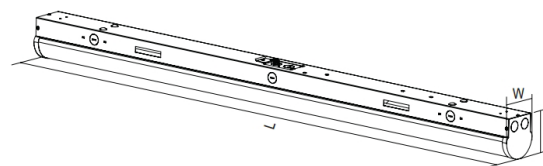

APPROVALS AND LISTINGS

cUL	E491106
-----	---------

CONSTRUCTION

Housing	Rolled Steel
Finish	Enamel
Colour	White
IP rating	IP20
Weight	5 lbs
Carton qty	6

ILLUMINANCE AT A DISTANCE

DIMENSIONS

48" X 3.14" X 3.43"