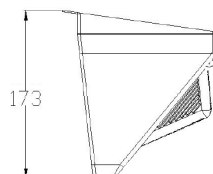

NOT RECOMMENDED FOR SUSTAINED AMBIENT TEMPERATURES BELOW -20°C.
MUST BE INSTALLED IN A LOCATION WITH ADEQUATE AMOUNTS OF SUNLIGHT.