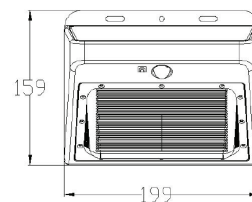

NOT RECOMMENDED FOR SUSTAINED AMBIENT TEMPERATURES BELOW -20°C.
MUST BE INSTALLED IN A LOCATION WITH ADEQUATE AMOUNTS OF SUNLIGHT.