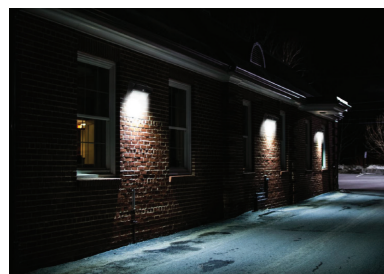

# Solar Wall Pack

With Motion Sensor

Solar Power

User Replaceable Lithium Battery

Motion Sensor

Automatic On / Off

IP65

# Solar Wall Pack

CSCLED

Motion sensor

IP65

Ideal for patios,  
courtyards,  
and entranceways

User replaceable  
lithium battery

Product #	SWP01-5W-50K
Power	5W
Colour temperature	5000K
Lumens	450 lm
Battery	5.5V replaceable, 2600 mAh
IP rating	IP65
Beam angle	120°
Detection angle	110°
Housing	Black
Dimension	199*159*173mm
Weight	1.45 lbs
Warranty	36-month
*Battery warranty	12-month
Carton qty	8