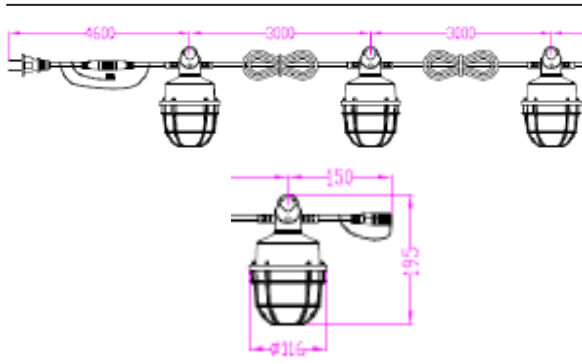

String Work Light

Ideal for subway construction, factory/residential renovations, docks and more

5 x 20W

Up to 10 kits can be combined in one string

Frosted lens

Comes with 5 lights and interconnecting 10ft cords

PC wire guard standard
Steel wire guard optional

TECHNICAL DATA

LIGHT SPECIFICATIONS

Lumens	12,500 lm
Efficacy	125 lm/W
CCT	5000K
Beam angle	160°
CRI	>80
Rated hours	50,000 hrs
Warranty	5-year

APPROVALS AND LISTINGS

ETL	Intertek 5001854
-----	------------------

DIMENSIONS

ELECTRICAL

Wattage	20W
Voltage	120V
Power factor	>0.90
THD	<20%
Operating temp	-20 to 45°C

CONSTRUCTION

Housing	PC and Aluminum
Colour	Orange
IP rating	IP65
Weight	8.9lbs
Carton qty	4