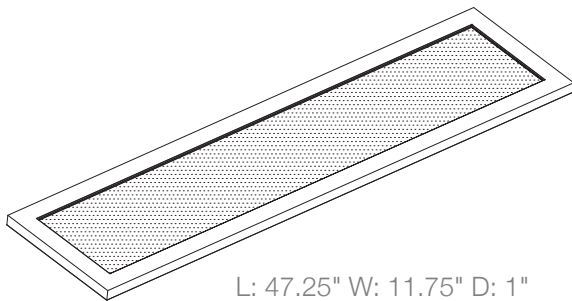

Direct / Indirect Panel Light

Ideal for offices, conference rooms, retail stores, reception areas, hallways, and education facilities

Unique design - uplight and downlight
Light distribution - 40% up, 60% down

TECHNICAL DATA

LIGHT SPECIFICATIONS

Lumens	4,104
Efficacy	109 lm/W
CCT	4000K
CRI	81.2
Dimmable	Yes
Rated hours	50,000
Warranty	5-year

APPROVALS AND LISTINGS

cUL	E482965
DLC	PLQJZ1MGJSU6

DIMENSIONS

ELECTRICAL

Wattage	40W
Voltage	120-277V
Power factor	0.92
THD	15.41%
Operating temp	-20° to 40°C

CONSTRUCTION

Framing	Alluminum
Colour	White
IP rating	IP20
Carton qty	2

INCLUDED

- Panel
- 1m aircraft cable (x2)
- White canopy octagon cover
- Bridging kit (for row mounting)