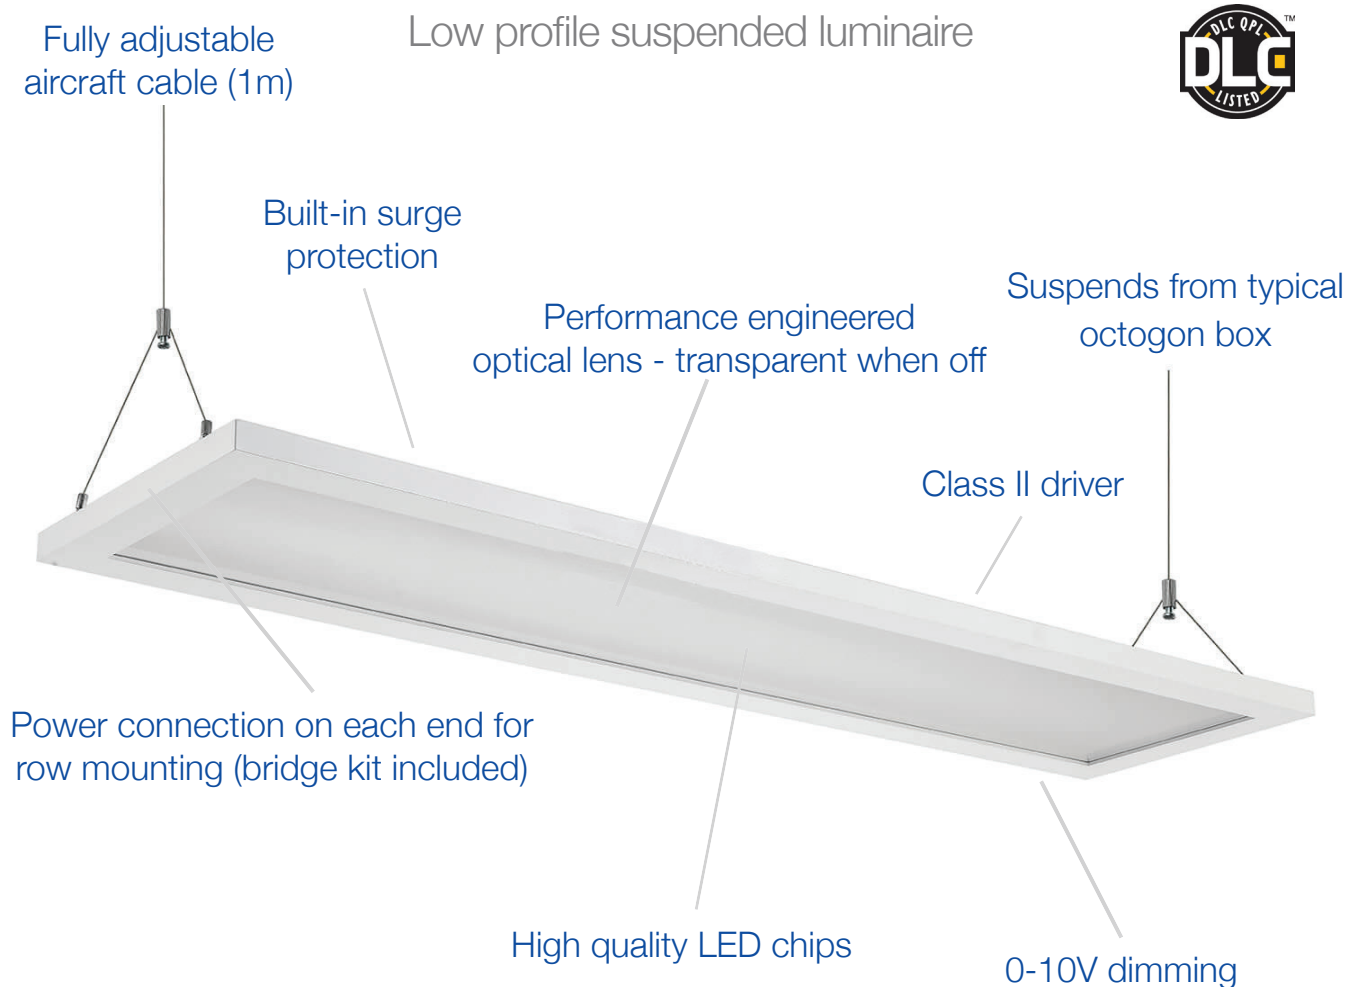

Direct / Indirect Panel Light

Ideal for offices, conference rooms, retail stores, reception areas, hallways, and education facilities

Unique design - uplight and downlight
Light distribution - 40% up, 60% down

TECHNICAL DATA

LIGHT SPECIFICATIONS

Lumens	4,104
Efficacy	109 lm/W
CCT	4000K
CRI	81.2
Dimmable	Yes
Rated hours	50,000
Warranty	5-year

APPROVALS AND LISTINGS

cUL	E482965
DLC	PLQJZ1MGJSU6

DIMENSIONS

ELECTRICAL

Wattage	40W
Voltage	120-277V
Power factor	0.92
THD	15.41%
Operating temp	-20° to 40°C

CONSTRUCTION

Framing	Alluminum
Colour	White
IP rating	IP20
Carton qty	2

INCLUDED

- Panel
- 1m aircraft cable (x2)
- White canopy octagon cover
- Bridging kit (for row mounting)

* Power cable not included
recommend white fixture cable