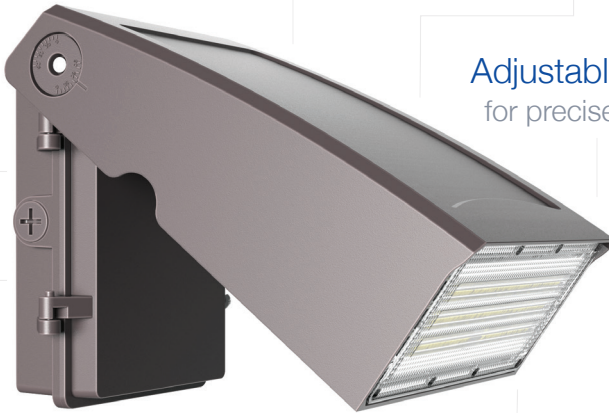

The image features a central black rectangular box containing the CSCLED logo, which consists of three colored dots (green, blue, red) to the left of the text 'CSCLED'. Below the logo, the words 'WALL PACKS' are written in a large, white, sans-serif font. Surrounding this central box are four different models of LED wall packs: a brown curved fixture in the top left, a black rectangular fixture with a textured lens in the top right, a black rectangular fixture with a grid of LEDs in the bottom right, and a black rectangular fixture with a curved lens in the bottom left.

NEW!

THE AWP03 SERIES

Versatile architectural wall pack with a slim profile that fits almost any outdoor lighting application

Dark sky compliant in fully lowered position

**Standard Junction
Box Mount**

with facility for photocell
(sold separately)

**Durable Die-Cast
Aluminum Housing**

(Bronze)

**Built-in Water
Drainage**

**Adjustable 0-90°
for precise aiming**

12V Auxiliary Power

for easy addition of smart
controls (120-347V only)

**UV-Resistant Polycarbonate
Refractor Lens**