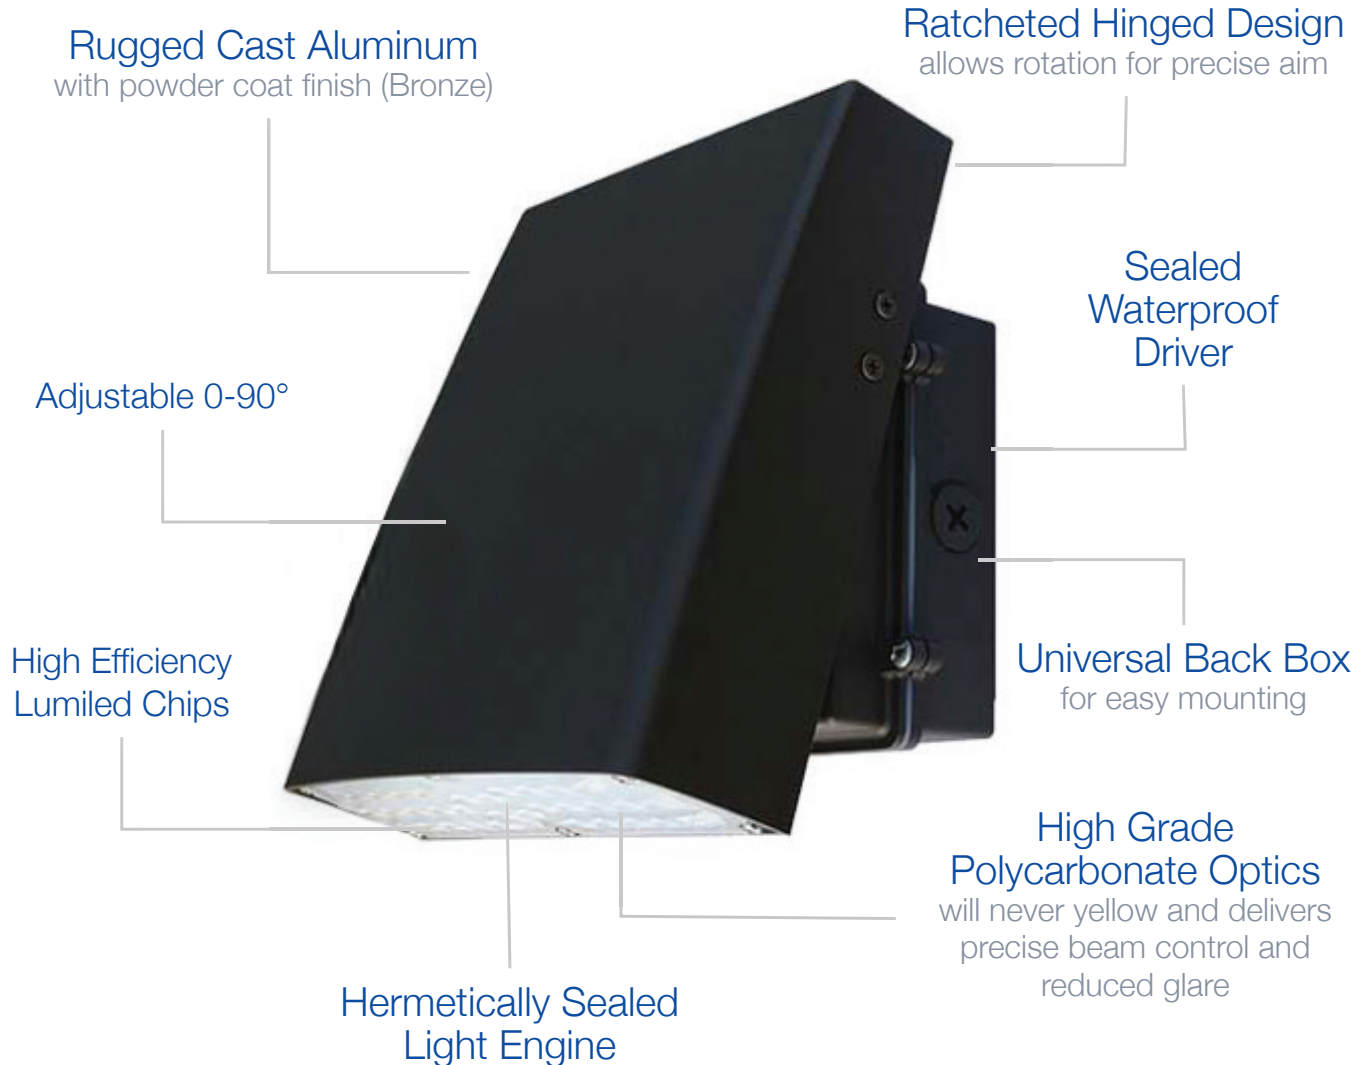

## AWP02 Architectural Wall Packs

High-end style with super bright, energy efficient LEDs  
Ideal for building entrances, multi-use facilities, apartment buildings,  
institutions, schools, stairways and loading docks

12W

Pictured in White

30W / 50W

80W / 120W