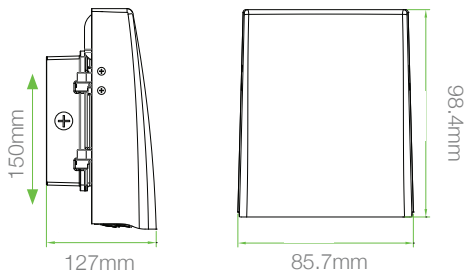

## AWP02 Architectural Style Wall Packs

PRODUCT #	WATTS	VOLTAGE	CCT	LUMENS	FINISH	CTN QTY
AWP02-12W-40K	12W	120-277V	4000K	1,285 lm	Bronze	12
AWP02-30W-40K	30W	120-277V	4000K	3,239 lm	Bronze	4
AWP02-30W-40K-347V	30W	347V	4000K	3,239 lm	Bronze	4
AWP02-30W-40K-WH	30W	120-277V	4000K	3,239 lm	White	4
AWP02-30W-40K-WH-347V	30W	347V	4000K	3,239 lm	White	4
AWP02-50W-40K	50W	120-347V	4000K	5,193 lm	Bronze	4
AWP02-50W-40K-347V	50W	347V	4000K	5,193 lm	Bronze	4
AWP02-50W-40K-WH	50W	120-277V	4000K	5,193 lm	White	4
AWP02-50W-40K-WH-347V	50W	347V	4000K	5,193 lm	White	4
AWP02-80W-40K	80W	120-277V	4000K	9,056 lm	Bronze	2
AWP02-80W-40K-347V	80W	347V	4000K	9,056 lm	Bronze	2
AWP02-80W-40K-WH	80W	120-277V	4000K	9,056 lm	White	2
AWP02-80W-40K-WH-347V	80W	347V	4000K	9,056 lm	White	2

12W

Pictured in White

30W / 50W

80W / 120W