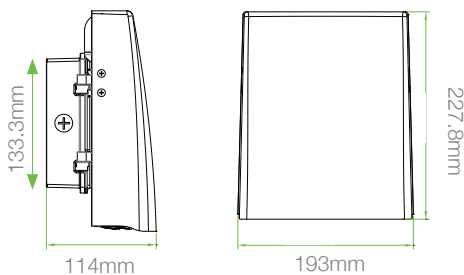

AWP02 Architectural Style Wall Packs

PRODUCT #	WATTS	VOLTAGE	CCT	LUMENS	FINISH	CTN QTY
AWP02-12W-40K	12W	120-277V	4000K	1,285 lm	Bronze	12
AWP02-30W-40K	30W	120-277V	4000K	3,239 lm	Bronze	4
AWP02-30W-40K-347V	30W	347V	4000K	3,239 lm	Bronze	4
AWP02-30W-40K-WH	30W	120-277V	4000K	3,239 lm	White	4
AWP02-30W-40K-WH-347V	30W	347V	4000K	3,239 lm	White	4
AWP02-50W-40K	50W	120-347V	4000K	5,193 lm	Bronze	4
AWP02-50W-40K-347V	50W	347V	4000K	5,193 lm	Bronze	4
AWP02-50W-40K-WH	50W	120-277V	4000K	5,193 lm	White	4
AWP02-50W-40K-WH-347V	50W	347V	4000K	5,193 lm	White	4
AWP02-80W-40K	80W	120-277V	4000K	9,056 lm	Bronze	2
AWP02-80W-40K-347V	80W	347V	4000K	9,056 lm	Bronze	2
AWP02-80W-40K-WH	80W	120-277V	4000K	9,056 lm	White	2
AWP02-80W-40K-WH-347V	80W	347V	4000K	9,056 lm	White	2

30W / 50W