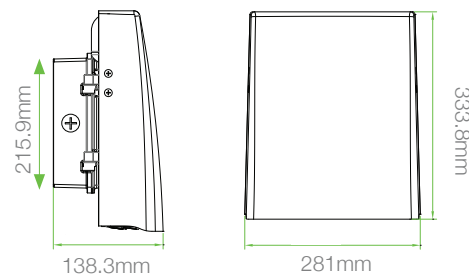

## AWP02 Architectural Style Wall Packs

PRODUCT #	WATTS	VOLTAGE	CCT	LUMENS	FINISH	CTN QTY
AWP02-12W-40K	12W	120-277V	4000K	1,285 lm	Bronze	12
AWP02-30W-40K	30W	120-277V	4000K	3,239 lm	Bronze	4
AWP02-30W-40K-347V	30W	347V	4000K	3,239 lm	Bronze	4
AWP02-30W-40K-WH	30W	120-277V	4000K	3,239 lm	White	4
AWP02-30W-40K-WH-347V	30W	347V	4000K	3,239 lm	White	4
AWP02-50W-40K	50W	120-347V	4000K	5,193 lm	Bronze	4
AWP02-50W-40K-347V	50W	347V	4000K	5,193 lm	Bronze	4
AWP02-50W-40K-WH	50W	120-277V	4000K	5,193 lm	White	4
AWP02-50W-40K-WH-347V	50W	347V	4000K	5,193 lm	White	4
AWP02-80W-40K	80W	120-277V	4000K	9,056 lm	Bronze	2
AWP02-80W-40K-347V	80W	347V	4000K	9,056 lm	Bronze	2
AWP02-80W-40K-WH	80W	120-277V	4000K	9,056 lm	White	2
AWP02-80W-40K-WH-347V	80W	347V	4000K	9,056 lm	White	2

12W

Pictured in White

30W / 50W

80W / 120W