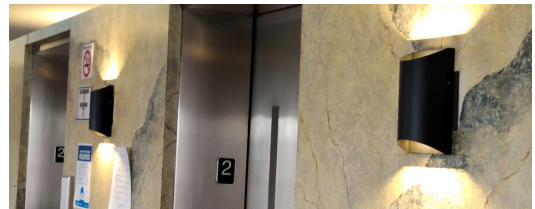

DWS Decorative Wall Sconces

Choose from one of our three covers to complete your custom look
(Covers sold separately)

Suitable for Indoor and Outdoor Applications

Up-Down Light Engine

Aluminum Outdoor Powder-coat Finish

Available in black or bronze finishes

DWS-C1

DWS-C2

DWS-C4

3 Light Covers Available
(sold separately)

Decorative Covers (sold separately):
All covers are available in black or bronze finishes

Cover 1

Cover 2