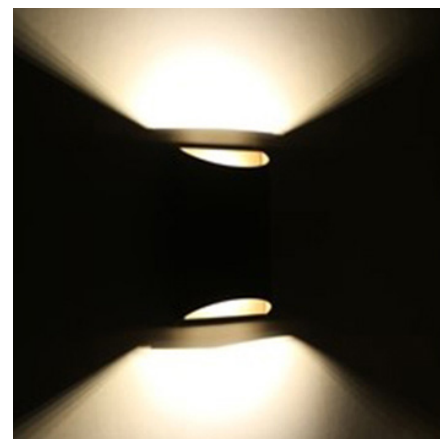

DWS Decorative Wall Sconces

PRODUCT #	WATTAGE	VOLTAGE	CCT	LUMENS	COLOUR
DWS-15W-30K	15W	120-277V	3000K	1,300	Bronze
DWS-15W-30K-BK	15W	120-277V	3000K	1,300	Black
DWS-15W-40K	15W	120-277V	4000K	1,300	Bronze
DWS-15W-40K-BK	15W	120-277V	4000K	1,300	Black

DWS-C1	Wall Sconce Cover 1 in Bronze
DWS-C1-BK	Wall Sconce Cover 1 in Black
DWS-C2	Wall Sconce Cover 2 in Bronze
DWS-C2-BK	Wall Sconce Cover 2 in Black
DWS-C4	Wall Sconce Cover 4 in Bronze
DWS-C4-BK	Wall Sconce Cover 4 in Black

DWS-C4