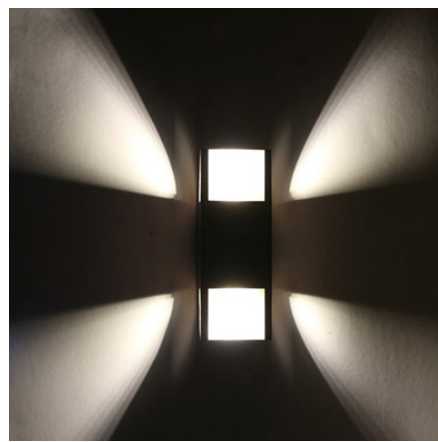

DWS Decorative Wall Sconces

PRODUCT #	WATTAGE	VOLTAGE	CCT	LUMENS	COLOUR
DWS-15W-30K	15W	120-277V	3000K	1,300	Bronze
DWS-15W-30K-BK	15W	120-277V	3000K	1,300	Black
DWS-15W-40K	15W	120-277V	4000K	1,300	Bronze
DWS-15W-40K-BK	15W	120-277V	4000K	1,300	Black

DWS-C1	Wall Sconce Cover 1 in Bronze
DWS-C1-BK	Wall Sconce Cover 1 in Black
DWS-C2	Wall Sconce Cover 2 in Bronze
DWS-C2-BK	Wall Sconce Cover 2 in Black
DWS-C4	Wall Sconce Cover 4 in Bronze
DWS-C4-BK	Wall Sconce Cover 4 in Black

DWS-C2