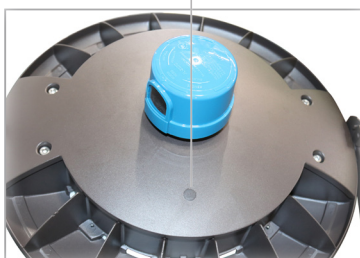

# PTA02 Pole Top Area Light

Elegant look and design that is ideal for parking lots, pathways, parks, retail settings, and more

High Efficiency Optics  
with type 5 distribution

Twist lock photocell receptacle  
and photocell included  
Shorting cap available (sold separately)

Rotatable 30°

Instant Start

Polyester  
powder-coat finish  
(Bronze)

Fits up to  
3" OD pole

CCT Selector Switch  
(on 35W and 55W models)