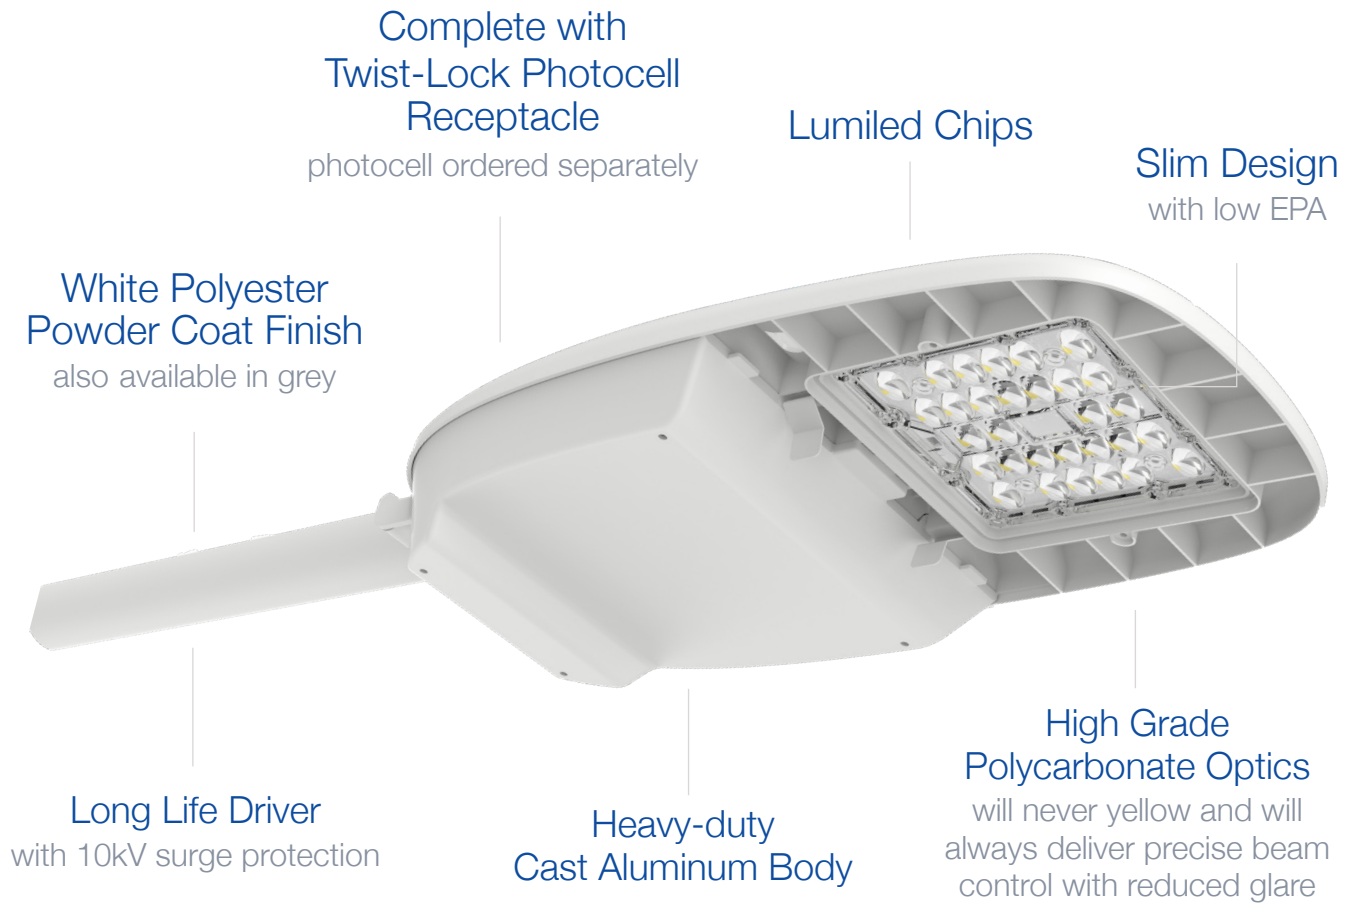

ST02B - Street Lights

Ideal for outdoor applications such as municipal street lighting, parking lots, construction sites, storage and rail yards, industrial locations, marinas, and more

Pictured: ST02B-100W-40K

ST02B - Street Lights

PRODUCT #	WATTS	VOLTAGE	CCT	LUMENS	EFFICACY	DLC
ST02B-50W-40K	50W	120-277V	4000K	6,481 lm	136.56 lm/W	PNVGNCTZ
ST02B-100W-40K	100W	120-277V	4000K	12,552 lm	125.14 lm/W	PQT0BIUP

JL-205LV	Photocell Cap for ST02B Fixtures
JL-208	Shorting Cap for Photocell Receptacle

*JL-205LV or JL-208 required. Ordered separately.

JL-205LV

JL-208

ST02B pictured with JL-205LV Photocell Cap (Sold Separately)