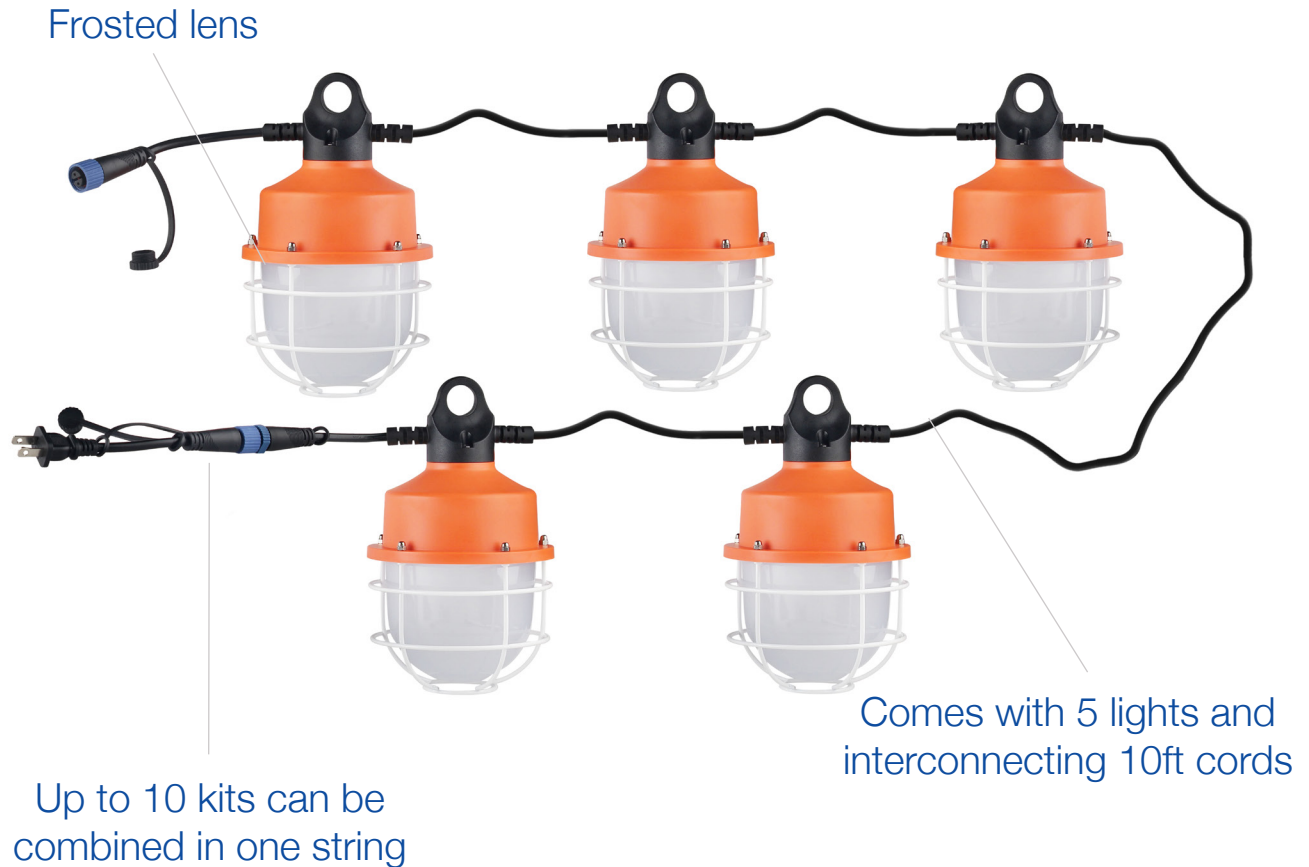

# Temporary Work Light

100W

Ideal for all new construction and temporary lighting applications

PRODUCT #	WATTS	VOLTAGE	CCT	LUMENS	FINISH	CTN QTY
TWL-100W-50K	100W	120V	5000K	12,500	Orange	4

# String Work Light

5 x 20W

Ideal for subway construction, factory/residential renovations, docks and more

PRODUCT #	WATTS	VOLTAGE	CCT	LUMENS	FINISH	CTN QTY
TWL-S-20WX5-50K	20W	120V	5000K	12,500	Orange	4