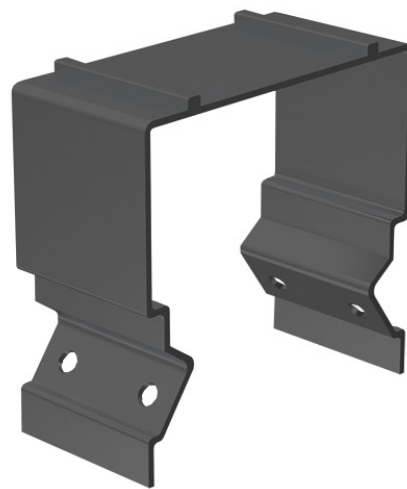

Connector Kit

For use with Architectural Linear Strips

Elevate your space by creating your own custom lighting design

Ideal for use in offices, conference rooms, hallways, educational facilities, and more

Required to Attach
Backlit Connector Joints
and Row Mounting
Fixtures

DIMENSIONAL DRAWING (MM)