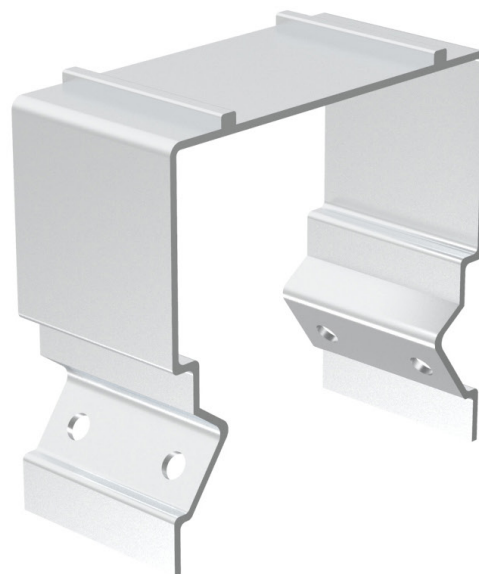

Connector Kit

For use with Architectural Linear Strips

Elevate your space by creating your own custom lighting design

Ideal for use in offices, conference rooms, hallways, educational facilities, and more

Required to Attach
Backlit Connector Joints
and Row Mounting
Fixtures

DIMENSIONAL DRAWING (MM)