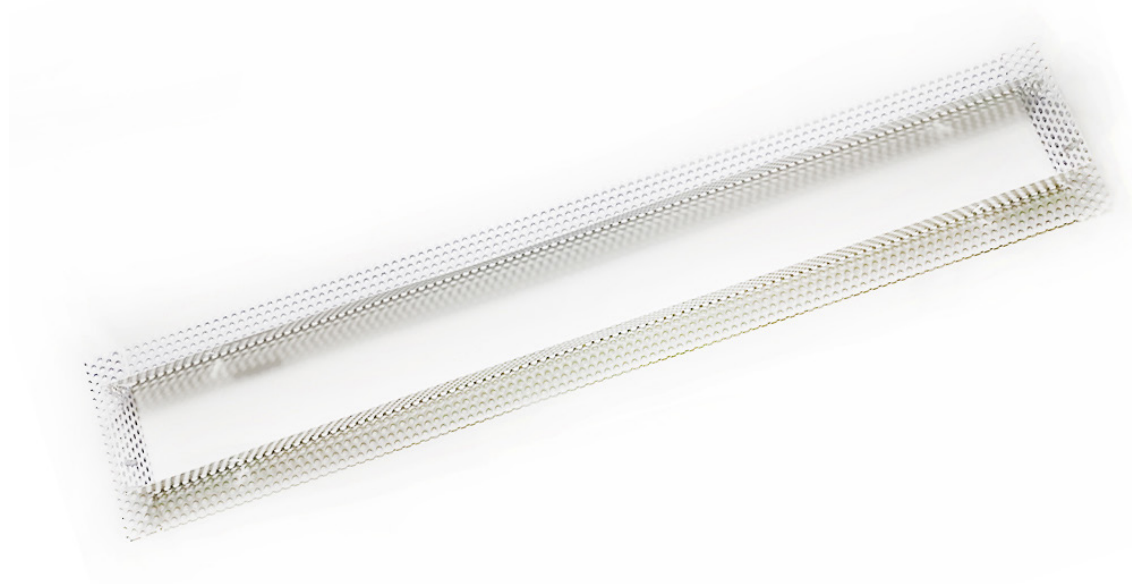

# Mud-In Recessed Kit

For use with Architectural Linear Strips

Elevate your space by creating your own custom lighting design

Ideal for use in offices, conference rooms, hallways, educational facilities, and more

\*2 kits required for 8' fixtures