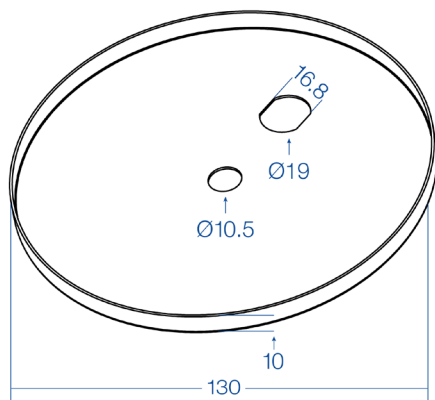

DIMENSIONAL DRAWING (MM)

AL-S-KIT-BK shown installed on AL8-D-80W-3CCT-UD-BK (sold separately)