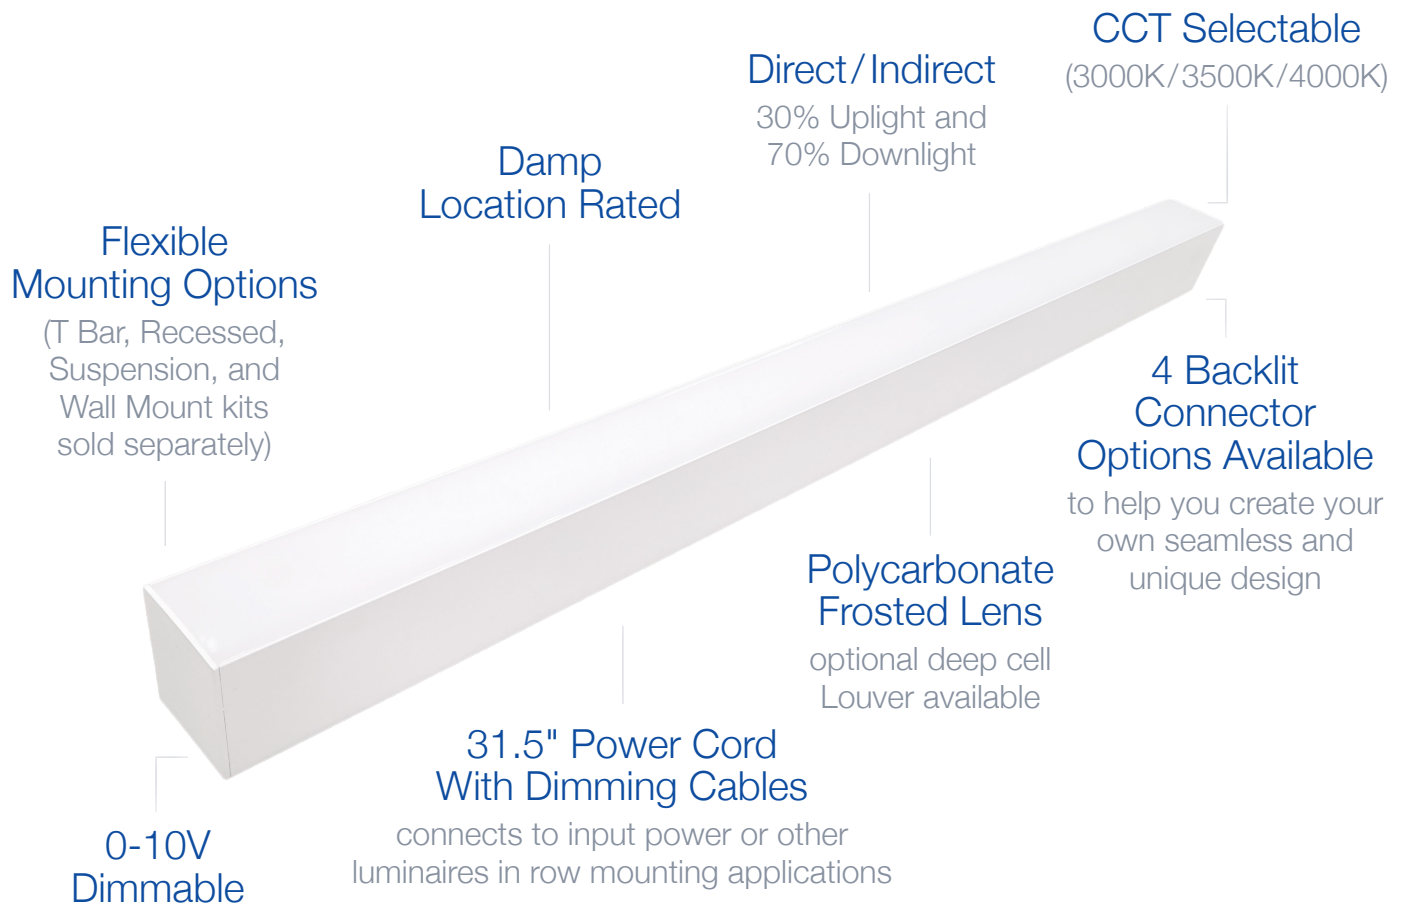

Architectural Linear Strip

40W | CCT Selectable | 120-347V | 4ft

Elevate your space by creating your own custom lighting design
Ideal for use in offices, conference rooms, hallways, educational facilities, and more

TECHNICAL DATA

LIGHT SPECIFICATIONS

Lumens	4,608 lm
Efficacy	111 lm/W
CCT	Selectable (30K/35K/40K)
CRI	83
Dimmable	0-10V
L70 Life	>50,000 hrs
Warranty	5-year

APPROVALS AND LISTINGS

cUL	E482965
-----	---------