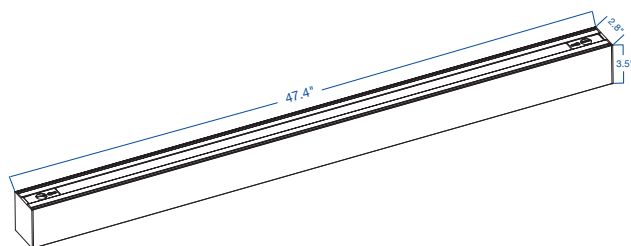

TECHNICAL DATA

LIGHT SPECIFICATIONS

Lumens	4,608 lm
Efficacy	111 lm/W
CCT	Selectable (30K/35K/40K)
CRI	83
Dimmable	0-10V
L70 Life	>50,000 hrs
Warranty	5-year

APPROVALS AND LISTINGS

cUL	E482965
-----	---------

DIMENSIONAL DRAWING

CONNECTORS (Sold Separately)

AL-120-CON	120° Connector
AL-L-CON	90° Connector
AL-T-CON	T Connector
AL-X-CON	X Connector

NOTE: All Connectors require Connection Kits (AL-C-KIT). Please refer to the connector product sheets to learn more.

DIMENSIONS AND WEIGHTS

Product Dimensions	47.4" x 2.8" x 3.5"
Fixture Weight	6.6 lbs
Carton Qty	1
Carton Gross Weight	7.49 lbs
Carton Dimensions	48.2" x 3.7" x 3"
Master Carton Qty	6
Master Carton Gross Weight	41.9 lbs
Master Carton Dimensions	48.2" x 11.8" x 6.9"