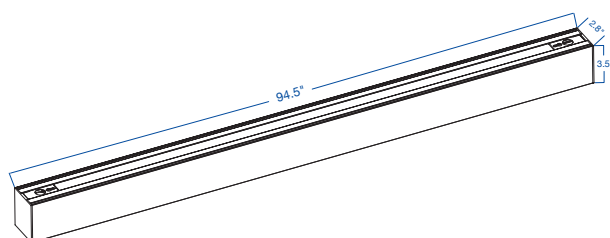

TECHNICAL DATA

LIGHT SPECIFICATIONS

Lumens	9,263 lm
Efficacy	112.76 lm/W
CCT	Selectable (30K/35K/40K)
CRI	83
Dimmable	0-10V
L70 Life	>50,000 hrs
Warranty	5-year

APPROVALS AND LISTINGS

cUL	E482965
-----	---------

DIMENSIONAL DRAWING

CONNECTORS (Sold Separately)

AL-120-CON	120° Connector
AL-L-CON	90° Connector
AL-T-CON	T Connector
AL-X-CON	X Connector

NOTE: All Connectors require Connection Kits (AL-C-KIT). Please refer to the connector product sheets to learn more.

DIMENSIONS AND WEIGHTS

Product Dimensions	94.5" x 2.8" x 3.5"
Fixture Weight	12.1 lbs
Carton Qty	1
Carton Gross Weight	13.4 lbs
Carton Dimensions	95.5" x 3" x 3.7"
Master Carton Qty	4
Master Carton Gross Weight	50.7 lbs
Master Carton Dimensions	96.1" x 6.9" x 7.9"