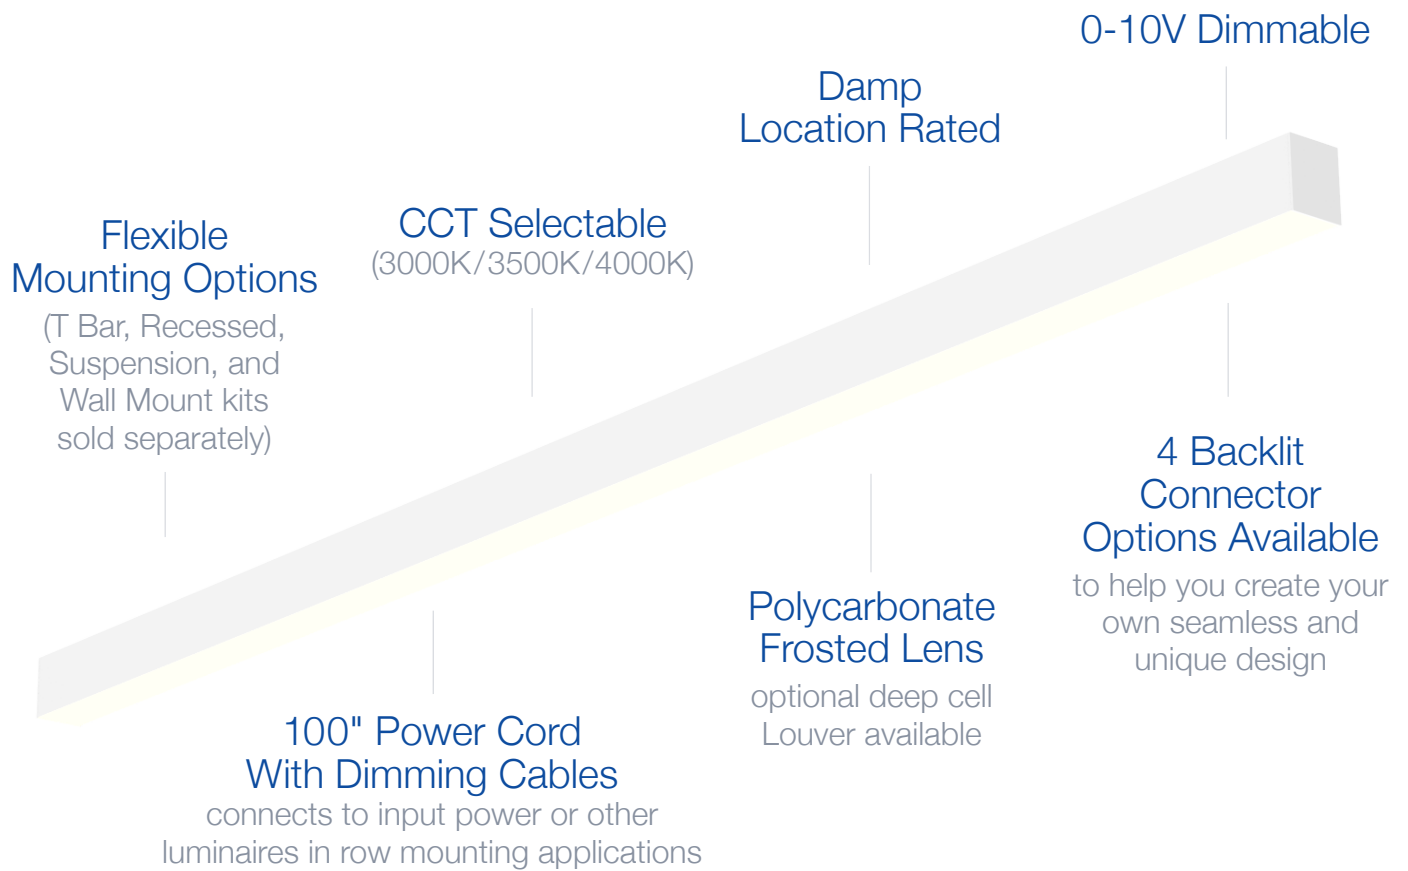

Architectural Linear Strip

80W | CCT Selectable | 120-347V | 8ft

Elevate your space by creating your own custom lighting design
Ideal for use in offices, conference rooms, hallways, educational facilities, and more

TECHNICAL DATA

LIGHT SPECIFICATIONS

Lumens	9,263 lm
Efficacy	112.76 lm/W
CCT	Selectable (30K/35K/40K)
CRI	83
Dimmable	0-10V
L70 Life	>50,000 hrs
Warranty	5-year

APPROVALS AND LISTINGS

cUL	E482965
-----	---------

ELECTRICAL

Wattage	80W
Voltage	120-347V
Current	0.85A
Surge Protection	4kV
Auxiliary Output	N/A
Power Factor	>0.9
THD	6.1%
Operating Temp	-30°C to 40°C

CONSTRUCTION

Power Cord	100"
Housing	Aluminum
Finish Colour	White
Lens	Polycarbonate
IP Rating	IP20 (Damp Location)