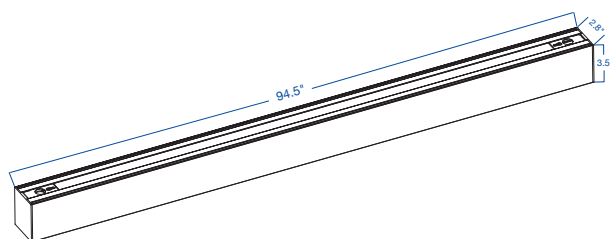

TECHNICAL DATA

LIGHT SPECIFICATIONS

Lumens	9,263 lm
Efficacy	112.76 lm/W
CCT	Selectable (30K/35K/40K)
CRI	83
Dimmable	0-10V
L70 Life	>50,000 hrs
Warranty	5-year

APPROVALS AND LISTINGS

cUL	E482965

DIMENSIONAL DRAWING

CONNECTORS (Sold Separately)

AL-120-CON-BK	120° Connector (Black)
AL-L-CON-BK	90° Connector (Black)
AL-T-CON-BK	T Connector (Black)
AL-X-CON-BK	X Connector (Black)