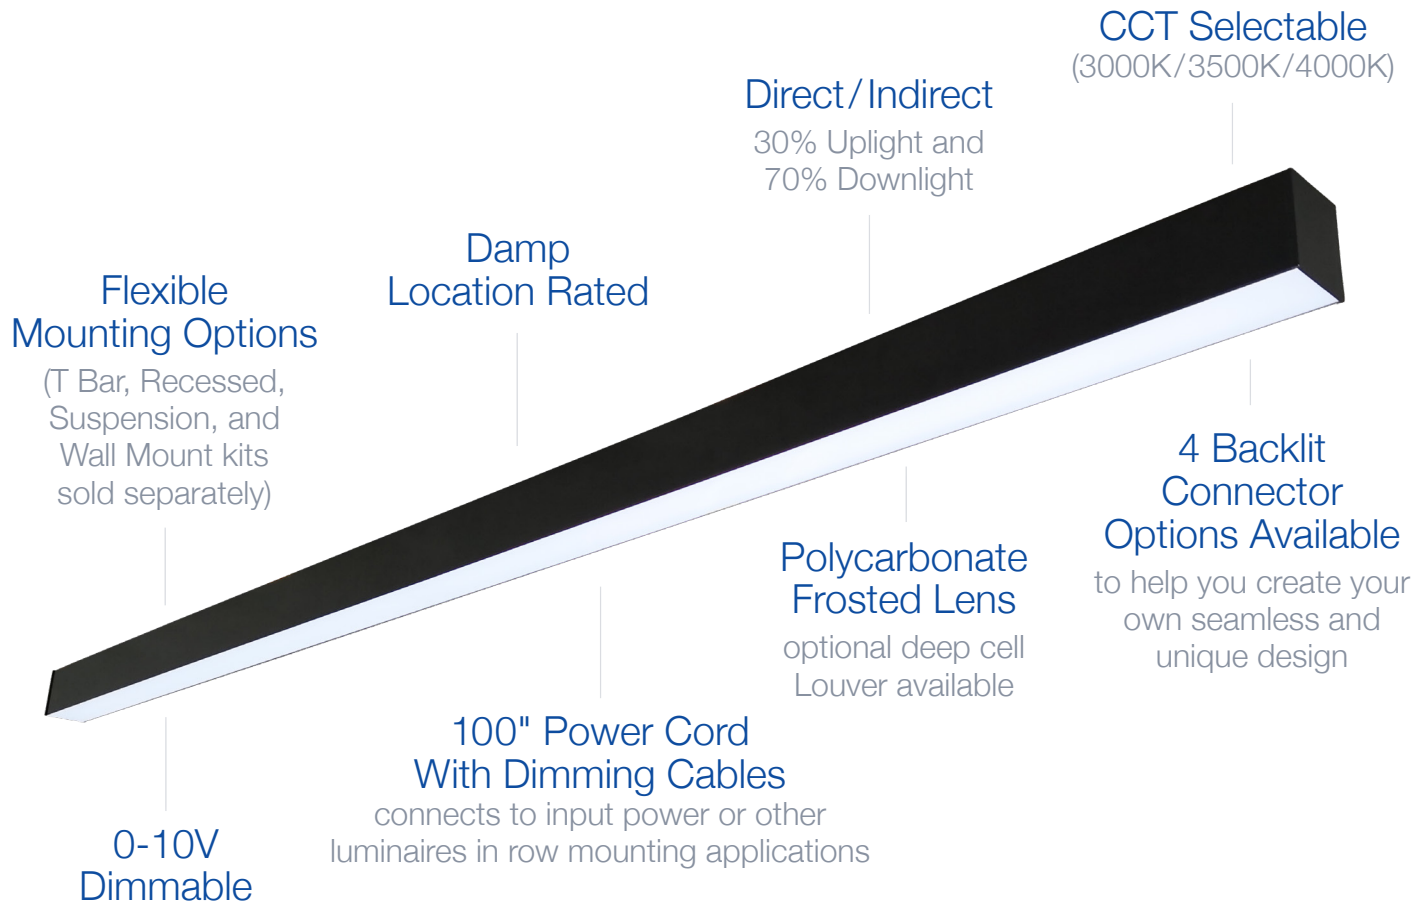

# Architectural Linear Strip

80W | CCT Selectable | 120-347V | 8ft

Elevate your space by creating your own custom lighting design  
Ideal for use in offices, conference rooms, hallways, educational facilities, and more

### LIGHT SPECIFICATIONS

Lumens	9,263 lm
Efficacy	112.76 lm/W
CCT	Selectable (30K/35K/40K)
CRI	83
Dimmable	0-10V
L70 Life	>50,000 hrs
Warranty	5-year

### CONSTRUCTION

Power Cord	100"
Housing	Aluminum
Finish Colour	Black
Lens	Polycarbonate
IP Rating	IP20 (Damp Location)