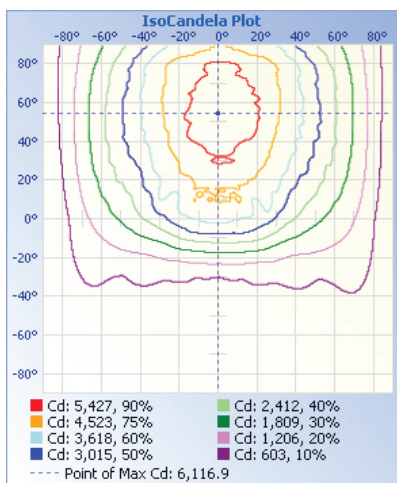

ELECTRICAL

Wattage	120W
Voltage	277-480V
Power factor	0.9
THD	13.07%
Operating temp	-40° to 40°C

CONSTRUCTION

Housing	Aluminum / Polycarbonate
Colour	Bronze
IP rating	IP65
Weight	8.34 lbs
Carton qty	1