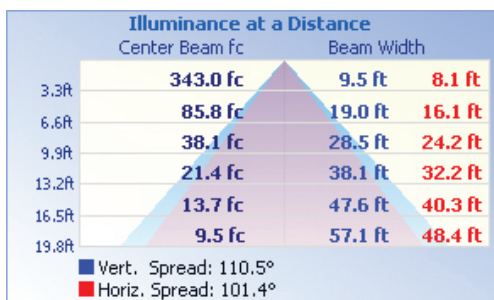

TECHNICAL DATA

LIGHT SPECIFICATIONS

Lumens	17,014 lm
Efficacy	142.85 lm/W
CCT	4000K
CRI	80
Dimmable	0-10V
Warranty	10-year

APPROVALS AND LISTINGS

cUL	E482965
DLC Premium	P5FR8MQ2

ILLUMINANCE AT A DISTANCE

ISOCANDELA PLOT