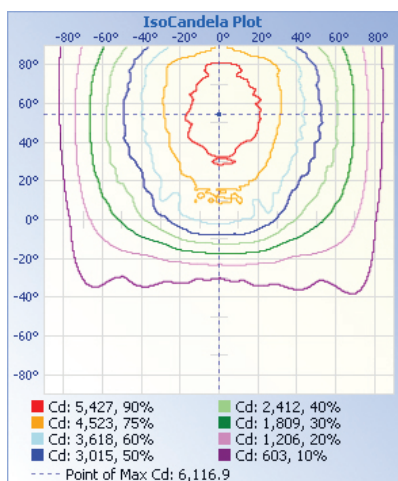

LM80 tested
Lumiled chips

Heavy die-cast
aluminum body

TECHNICAL DATA

LIGHT SPECIFICATIONS

Lumens	17,014 lm
Efficacy	142.85 lm/W
CCT	4000K
CRI	80
Dimmable	0-10V
Warranty	10-year

ELECTRICAL

Wattage	120W
Voltage	277-480V
Power factor	0.9
THD	13.07%
Operating temp	-40° to 40°C

APPROVALS AND LISTINGS

cUL	E482965
-----	---------

CONSTRUCTION

Housing	Aluminum / Polycarbonate
Colour	Bronze
IP rating	IP65
Weight	8.34 lbs
Carton qty	1

ILLUMINANCE AT A DISTANCE

DIMENSIONS

ISOCANDELA PLOT