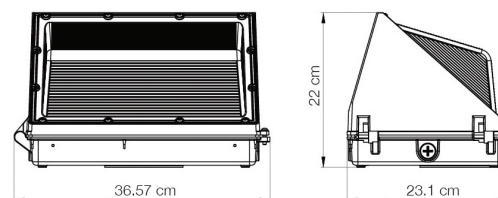

APPROVALS AND LISTINGS

cUL	E482965
-----	---------

CONSTRUCTION

Housing	Aluminum / Polycarbonate
Colour	Bronze
IP rating	IP65
Weight	8.34 lbs
Carton qty	1

ILLUMINANCE AT A DISTANCE

DIMENSIONS

ISOCANDELA PLOT