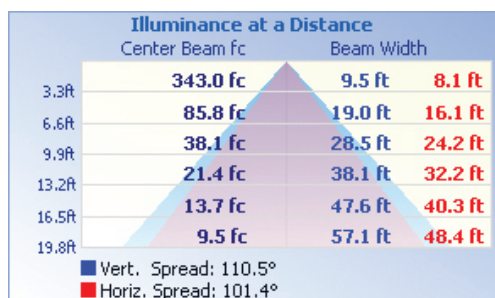

LM80 tested
Lumiled chips

Heavy die-cast
aluminum body

TECHNICAL DATA

LIGHT SPECIFICATIONS

Lumens	17,014 lm
Efficacy	142.85 lm/W
CCT	4000K
CRI	80
Dimmable	0-10V
Warranty	10-year

ELECTRICAL

Wattage	120W
Voltage	277-480V
Power factor	0.9
THD	13.07%
Operating temp	-40° to 40°C

APPROVALS AND LISTINGS

cUL	E482965
-----	---------

CONSTRUCTION

Housing	Aluminum / Polycarbonate
Colour	Bronze
IP rating	IP65
Weight	8.34 lbs
Carton qty	1

ILLUMINANCE AT A DISTANCE

DIMENSIONS

ISOCANDELA PLOT