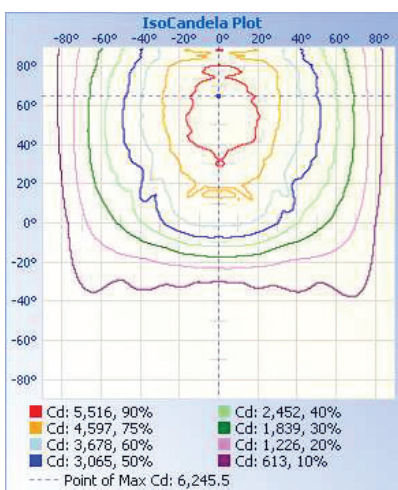

LM80 tested
Lumiled chips

Heavy die-cast
aluminum body

TECHNICAL DATA

LIGHT SPECIFICATIONS

Lumens	17,244 lm
Efficacy	142.75 lm/W
CCT	4000K
CRI	83
Dimmable	0-10V
Warranty	10-year

ELECTRICAL

Wattage	120W
Voltage	120-277V
Power factor	0.93
THD	8.68%
Operating temp	-40° to 40°C

APPROVALS AND LISTINGS

cUL	E482965
DLC Premium	PL3IPN47195E

CONSTRUCTION

Housing	Aluminum / Polycarbonate
Colour	Bronze
IP rating	IP65
Weight	7.54 lbs
Carton qty	1

ILLUMINANCE AT A DISTANCE

DIMENSIONS

ISOCANDELA PLOT