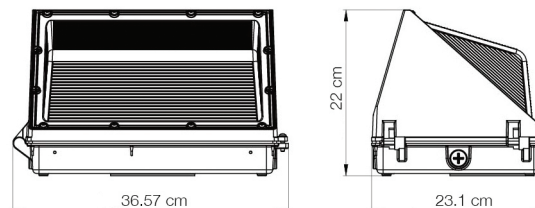

APPROVALS AND LISTINGS

cUL	E482965
DLC Premium	PL3IPN47195E

CONSTRUCTION

Housing	Aluminum / Polycarbonate
Colour	Bronze
IP rating	IP65
Weight	7.54 lbs
Carton qty	1

ILLUMINANCE AT A DISTANCE

DIMENSIONS

ISOCANDELA PLOT