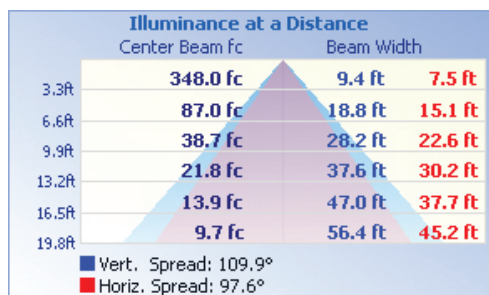

LM80 tested
Lumiled chips

Heavy die-cast
aluminum body

TECHNICAL DATA

LIGHT SPECIFICATIONS

Lumens	17,244 lm
Efficacy	142.75 lm/W
CCT	4000K
CRI	83
Dimmable	0-10V
Warranty	10-year

ELECTRICAL

Wattage	120W
Voltage	120-277V
Power factor	0.93
THD	8.68%
Operating temp	-40° to 40°C

APPROVALS AND LISTINGS

cUL	E482965
DLC Premium	PL3IPN47195E

CONSTRUCTION

Housing	Aluminum / Polycarbonate
Colour	Bronze
IP rating	IP65
Weight	7.54 lbs
Carton qty	1

ILLUMINANCE AT A DISTANCE

DIMENSIONS

ISOCANDELA PLOT