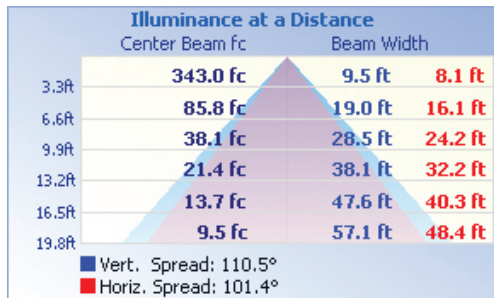

LM80 tested
Lumiled chips

Heavy die-cast
aluminum body

TECHNICAL DATA

LIGHT SPECIFICATIONS

Lumens	17,113 lm
Efficacy	143.69 lm/W
CCT	5000K
CRI	80
Dimmable	0-10V
Warranty	10-year

APPROVALS AND LISTINGS

cUL	E482965
-----	---------

ILLUMINANCE AT A DISTANCE

ISOCANDELA PLOT

ELECTRICAL

Wattage	120W
Voltage	277-480V
Power factor	0.89
THD	13.07%
Operating temp	-40° to 40°C

CONSTRUCTION

Housing	Aluminum / Polycarbonate
Colour	Bronze
IP rating	IP65
Weight	8.34 lbs
Carton qty	1

DIMENSIONS