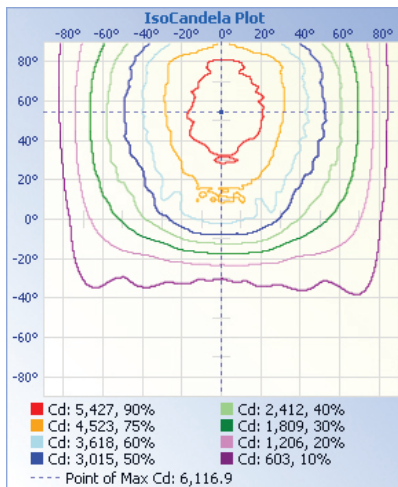

LM80 tested
Lumiled chips

Heavy die-cast
aluminum body

TECHNICAL DATA

LIGHT SPECIFICATIONS

Lumens	17,113 lm
Efficacy	143.69 lm/W
CCT	5000K
CRI	80
Dimmable	0-10V
Warranty	10-year

APPROVALS AND LISTINGS

cUL	E482965
-----	---------

ILLUMINANCE AT A DISTANCE

ISOCANDELA PLOT

ELECTRICAL

Wattage	120W
Voltage	277-480V
Power factor	0.89
THD	13.07%
Operating temp	-40° to 40°C

CONSTRUCTION

Housing	Aluminum / Polycarbonate
Colour	Bronze
IP rating	IP65
Weight	8.34 lbs
Carton qty	1

DIMENSIONS