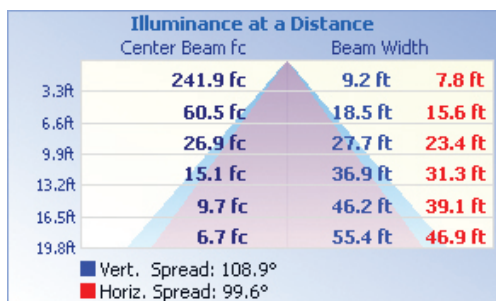

LM80 tested
Lumiled chips

Heavy die-cast
aluminum body

TECHNICAL DATA

LIGHT SPECIFICATIONS

Lumens	11,056 lm
Efficacy	142.2 lm/W
CCT	4000K
CRI	80
Dimmable	0-10V
Warranty	10-year

APPROVALS AND LISTINGS

cUL	E482965
DLC Premium	PBCNGAHI

ILLUMINANCE AT A DISTANCE

ELECTRICAL

Wattage	80W
Voltage	277-480V
Power factor	0.90
THD	19.31%
Operating temp	-40° to 40°C

CONSTRUCTION

Housing	Aluminum / Polycarbonate
Colour	Bronze
IP rating	IP65
Weight	7.07 lbs
Carton qty	1