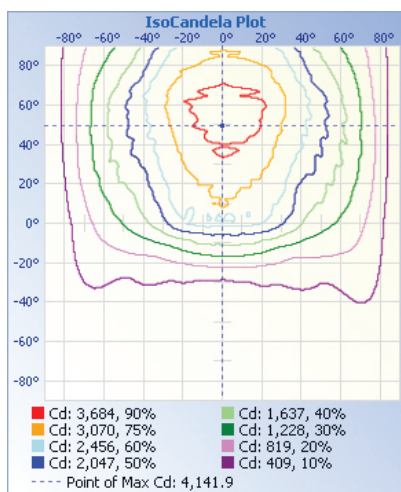

ISOCANDELA PLOT

Western Canada Warehouse: 121-1647 Broadway Street, Port Coquitlam, BC V3C 6P8 | ordersbc@csc-led.com