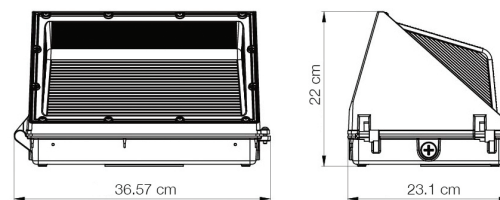

ILLUMINANCE AT A DISTANCE

ELECTRICAL

Wattage	80W
Voltage	277-480V
Power factor	0.90
THD	19.31%
Operating temp	-40° to 40°C

CONSTRUCTION

Housing	Aluminum / Polycarbonate
Colour	Bronze
IP rating	IP65
Weight	7.07 lbs
Carton qty	1

DIMENSIONS

ISOCANDELA PLOT

Western Canada Warehouse: 121-1647 Broadway Street, Port Coquitlam, BC V3C 6P8 | ordersbc@csc-led.com