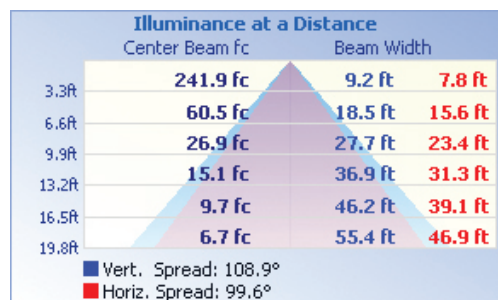

LM80 tested
Lumiled chips

Heavy die-cast
aluminum body

TECHNICAL DATA

LIGHT SPECIFICATIONS

Lumens	11,121 lm
Efficacy	143 lm/W
CCT	5000K
CRI	80
Dimmable	0-10V
Warranty	10-year

APPROVALS AND LISTINGS

cUL	E482965
-----	---------

ILLUMINANCE AT A DISTANCE

ISOCANDELA PLOT

ELECTRICAL

Wattage	80W
Voltage	277-480V
Power factor	0.90
THD	19.31%
Operating temp	-40° to 40°C

CONSTRUCTION

Housing	Aluminum / Polycarbonate
Colour	Bronze
IP rating	IP65
Weight	7.07 lbs
Carton qty	1

DIMENSIONS