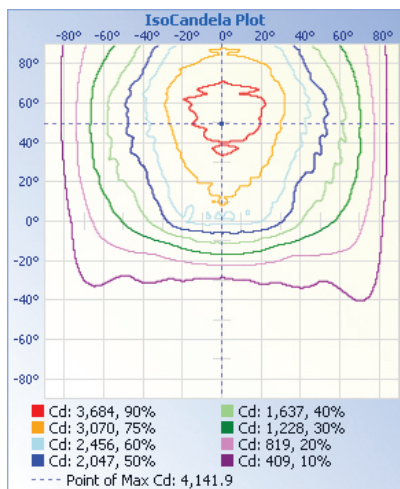

LM80 tested
Lumiled chips

Heavy die-cast
aluminum body

TECHNICAL DATA

LIGHT SPECIFICATIONS

Lumens	11,121 lm
Efficacy	143 lm/W
CCT	5000K
CRI	80
Dimmable	0-10V
Warranty	10-year

APPROVALS AND LISTINGS

cUL	E482965
-----	---------

ILLUMINANCE AT A DISTANCE

ISOCANDELA PLOT

ELECTRICAL

Wattage	80W
Voltage	277-480V
Power factor	0.90
THD	19.31%
Operating temp	-40° to 40°C

CONSTRUCTION

Housing	Aluminum / Polycarbonate
Colour	Bronze
IP rating	IP65
Weight	7.07 lbs
Carton qty	1

DIMENSIONS