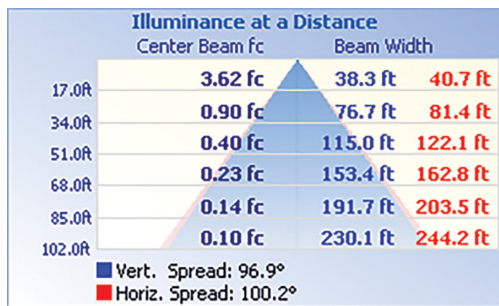

TECHNICAL DATA

LIGHT SPECIFICATIONS

Lumens	5,623 lm
Efficacy	141 lm/W
CCT	Tunable 30K/40K/50K
CRI	82
Dimmable	0-10V
L70 Life	50,000 hrs
Warranty	10-year

APPROVALS AND LISTINGS

cUL	E482965
DLC	PLLT6Z6PTMKL

ILLUMINANCE AT A DISTANCE