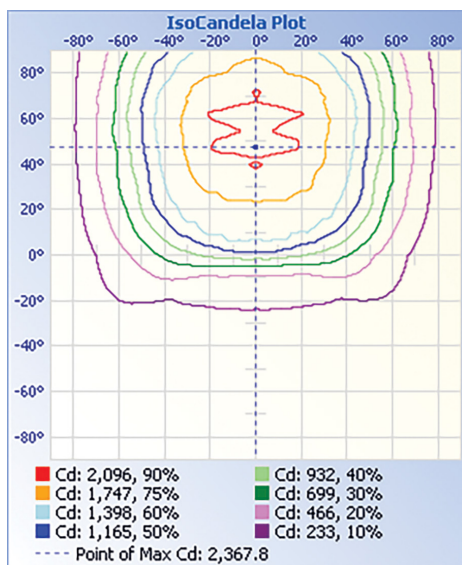

ISOCANDELA PLOT