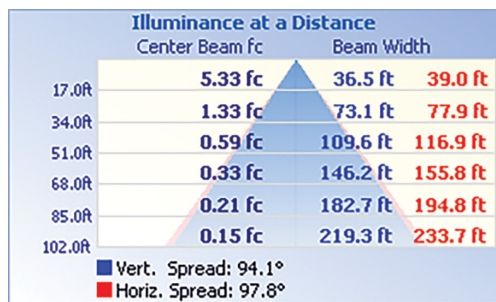

CWP04-WG

CWP04-VISOR

HB01DMS-C

HB01R

TECHNICAL DATA

LIGHT SPECIFICATIONS

Lumens	8,208 lm
Efficacy	139.5 lm/W
CCT	3000K / 4000K / 5000K
CRI	82
Dimmable	0-10V
L70 Life	50,000 hrs
Warranty	10-year

APPROVALS AND LISTINGS

cUL	E482965
DLC	PLLOJVTP6PYH

ILLUMINANCE AT A DISTANCE

ISOCANDELA PLOT

ELECTRICAL

Wattage	60W
Voltage	120-347V
Power Factor	0.9
THD	15%
Operating Temp	-40 to 50°C

CONSTRUCTION

Housing	Die-Cast Aluminum
Cover	Borosilicate Glass
Finish	Bronze
IP Rating	IP65
Net Weight	3.5 kg
Gross Weight	4.5 kg
Carton Qty	1
Carton Dimensions	397 x 297 x 250 mm