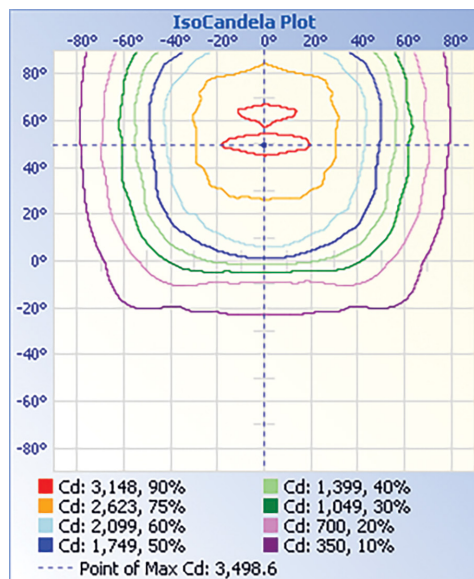

CWP04-WG

CWP04-VISOR

HB01DMS-C

HB01R

TECHNICAL DATA

LIGHT SPECIFICATIONS

Lumens	8,208 lm
Efficacy	139.5 lm/W
CCT	3000K / 4000K / 5000K
CRI	82
Dimmable	0-10V
L70 Life	50,000 hrs
Warranty	10-year

APPROVALS AND LISTINGS

cUL	E482965
DLC	PLLOJVTP6PYH

ILLUMINANCE AT A DISTANCE

ISOCANDELA PLOT

ELECTRICAL

Wattage	60W
Voltage	120-347V
Power Factor	0.9
THD	15%
Operating Temp	-40 to 50°C

CONSTRUCTION

Housing	Die-Cast Aluminum
Cover	Borosilicate Glass
Finish	Bronze
IP Rating	IP65
Net Weight	3.5 kg
Gross Weight	4.5 kg
Carton Qty	1
Carton Dimensions	397 x 297 x 250 mm