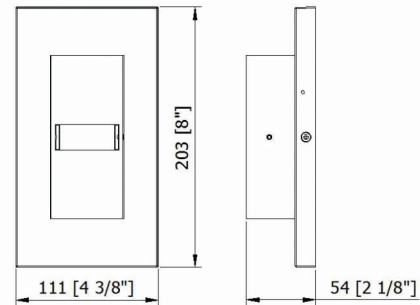

cUL	E482965
-----	---------

ILLUMINANCE AT A DISTANCE

ISOCANDELA PLOT

ELECTRICAL

Wattage	15W
Voltage	120-277V
Power factor	> 0.90
THD	< 20%
Operating temp	-40° to 40°C

CONSTRUCTION

Housing	Aluminum
Finish	Bronze
IP rating	IP65
Weight	2 lbs
Carton qty	12

DIMENSIONS

ACCESSORIES (ORDERED SEPARATELY)

Cover 1	DWS-C1
Cover 2	DWS-C2
Cover 4	DWS-C4