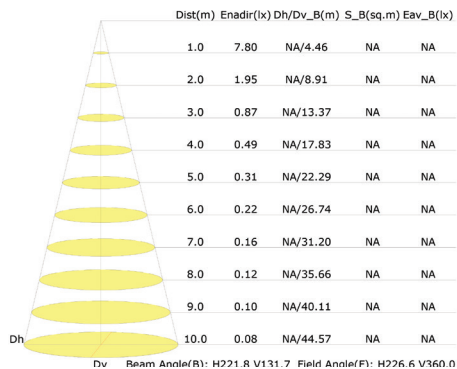

DWS-C1

DWS-C2

DWS-C4

Also available in 4000K: DWS-15W-40K

TECHNICAL DATA

LIGHT SPECIFICATIONS

Lumens	1,300 lm
Efficacy	87 lm/W
CCT	3000K
CRI	> 80
L70 Life	50,000 hrs
Beam Angle	120°
Warranty	5-year

APPROVALS AND LISTINGS

cUL	E482965
-----	---------

ILLUMINANCE AT A DISTANCE

ISOCANDELA PLOT

ELECTRICAL

Wattage	15W
Voltage	120-277V
Power factor	> 0.90
THD	< 20%
Operating temp	-40° to 40°C

CONSTRUCTION

Housing	Aluminum
Finish	Bronze
IP rating	IP65
Weight	2 lbs
Carton qty	12