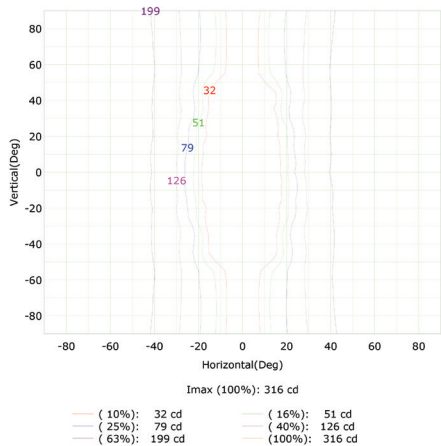

15W Decorative Wall Sconce

Up-Down Light Engine (1300 lm total)

Suitable for indoor or outdoor applications

Base unit
(light engine)

Aluminum outdoor
powder-coat finish

Choose from one of our
three decorative covers
to complete your custom look
(sold separately)

DWS-C1

DWS-C2

DWS-C4

Also available in 4000K: DWS-15W-40K

TECHNICAL DATA

LIGHT SPECIFICATIONS

Lumens	1,300 lm
Efficacy	87 lm/W
CCT	3000K
CRI	> 80
L70 Life	50,000 hrs
Beam Angle	120°
Warranty	5-year

APPROVALS AND LISTINGS

cUL	E482965
-----	---------

ILLUMINANCE AT A DISTANCE

ISOCANDELA PLOT

ELECTRICAL

Wattage	15W
Voltage	120-277V
Power factor	> 0.90
THD	< 20%
Operating temp	-40° to 40°C

CONSTRUCTION

Housing	Aluminum
Finish	Bronze
IP rating	IP65
Weight	2 lbs
Carton qty	12